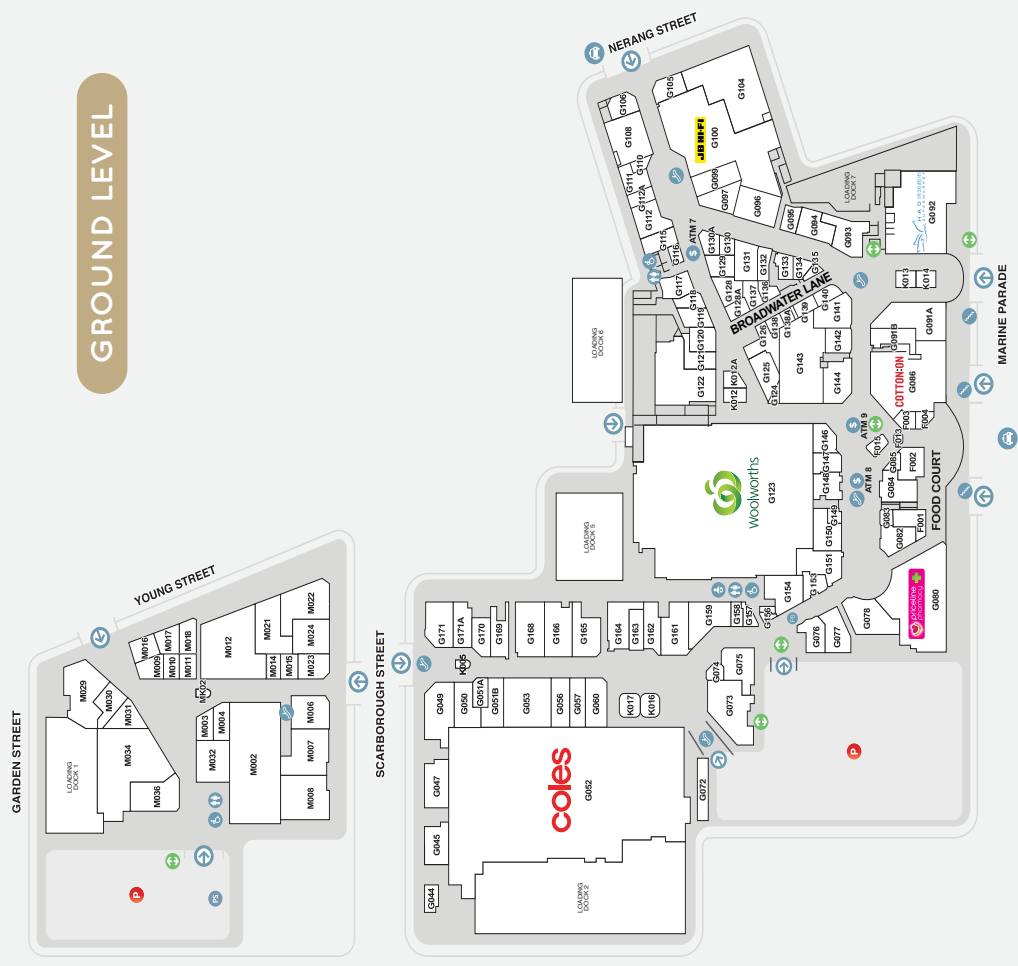

CAR PARKS*

12.1m

ANNUAL CUSTOMER VISITS*

MAJORS

- COLES
- WOOLWORTHS
- KMART
- EVENT CINEMAS

DEMOGRAPHICS

CBD WORKERS, STUDENTS, YOUNG FAMILIES, SENIORS, ASIAN MARKET, TOURISTS

MARKET

171,191

MAIN TRADE AREA POPULATION

GROUND LEVEL

- Parking
- Lifts
- Entry
- Stairs
- Escalators
- Paustation
- Toilets
- Disabled Toilets
- Parents Room
- Adult Change Room
- Taxi
- ATM
- Customer Service
- EV Charging
- 36 Marine Pde