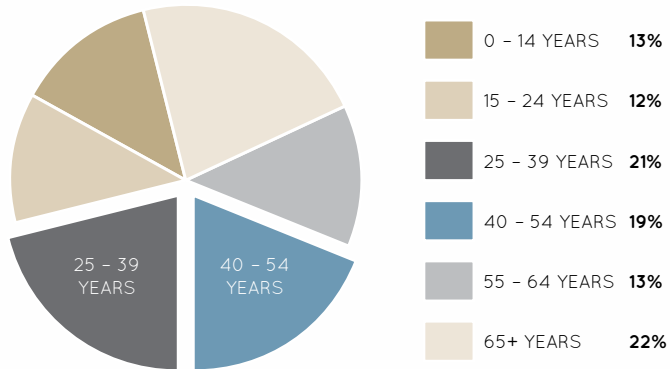

AGE PROFILE

Australia Fair is the shopping hub of the Gold Coast CBD, providing an appealing mix of retail, leisure and entertainment.

With the evolution of the official Southport CBD and an associated boost in local economic indicators, Australia Fair is capitalising on its central location to leverage incredible retail opportunities for those who share the vision in establishing themselves in a progressive, urban city centre.

KEY FEATURES

221

NUMBER OF RETAILERS*

258m

TOTAL ANNUAL SALES (\$)*

54,857

GROSS LEASABLE AREA (M2)*

2,111