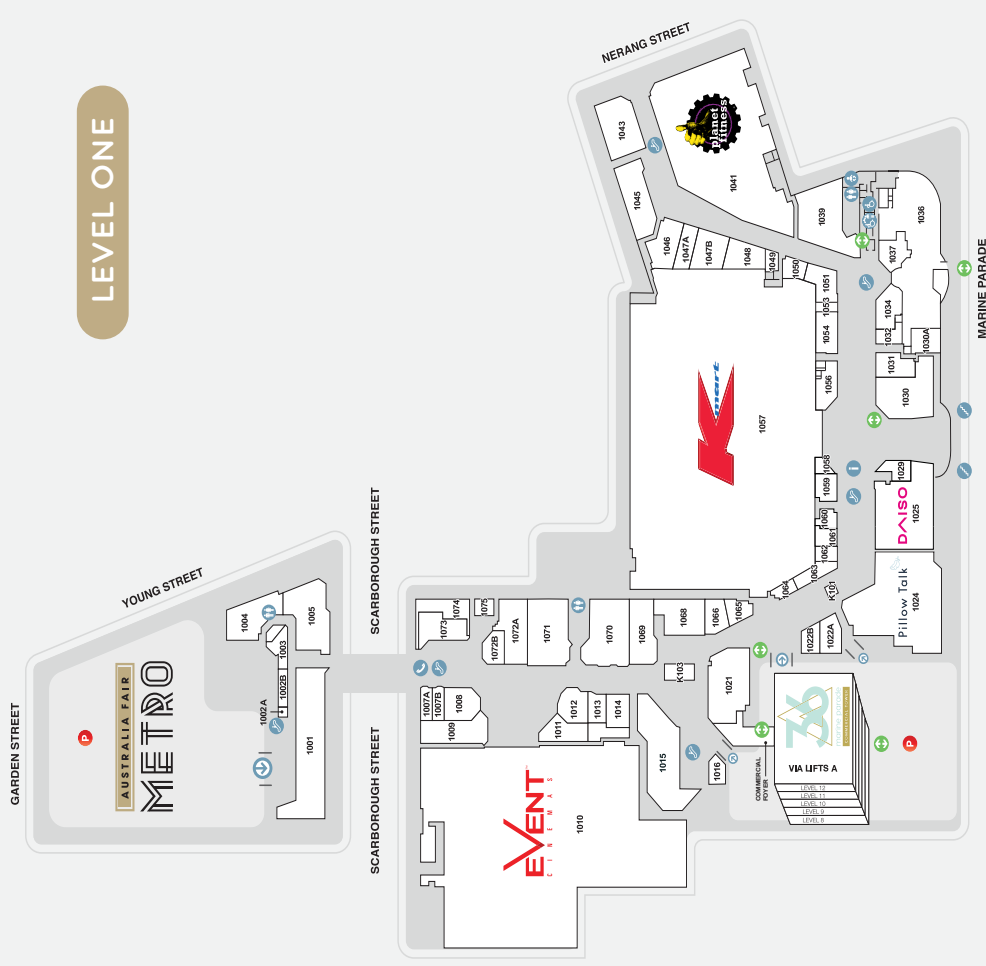

GROUND LEVEL

- Parking
- Lifts
- Entry
- Stairs
- Escalators
- Paustation
- Toilets
- Disabled Toilets
- Parents Room
- Adult Change Room
- Taxi
- ATM
- Customer Service
- EV Charging
- 36 Marine Pde

LEVEL ONE

LEVEL FOUR

BASEMENT

42 MARINE PARADE, SOUTHPORT QLD 4215 | P (07) 555 666 00
WWW.AUSTRALIAFAIR.COM.AU
WWW.AUSTRALIAFAIRMETRO.COM.AU