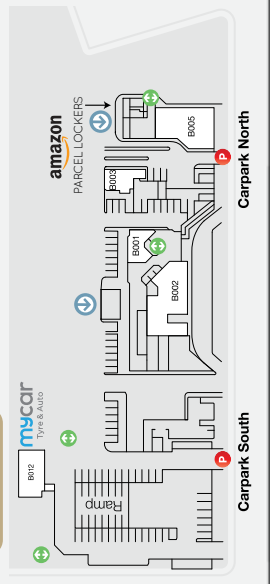

BASEMENT

42 MARINE PARADE, SOUTHPORT QLD 4215 | P (07) 555 666 00
WWW.AUSTRALIAFAIR.COM.AU
WWW.AUSTRALIAFAIRMETRO.COM.AU