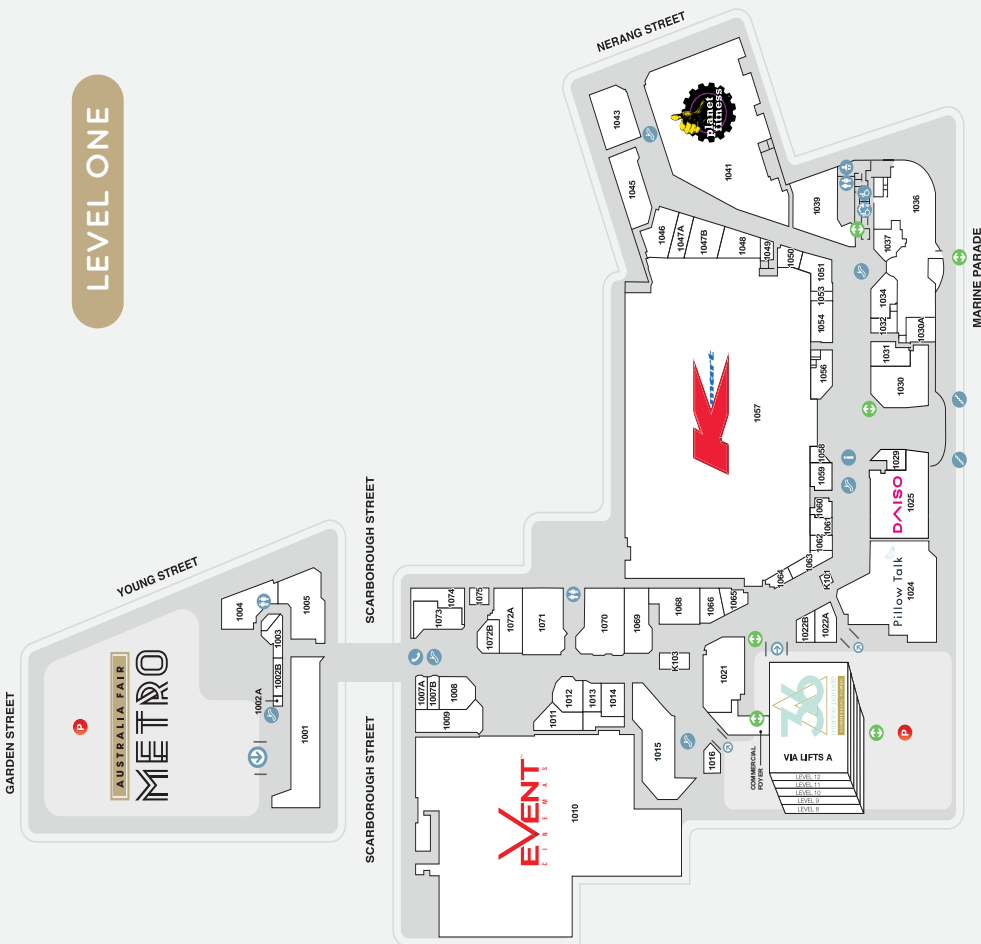

GROUND LEVEL

- Parking
- Lifts
- Entry
- Stairs
- Escalators
- Paustation
- Toilets
- Disabled Toilets
- Parents Room
- Adult Change Room
- Customer Service
- EV Charging
- 36 Marine Pde
- Taxi
- ATM

LEVEL ONE

LEVEL FOUR

BASEMENT

42 MARINE PARADE, SOUTHPORT QLD 4215 | P (07) 555 666 00

WWW.AUSTRALIAFAIR.COM.AU

WWW.AUSTRALIAFAIRMETRO.COM.AU

Retail First.