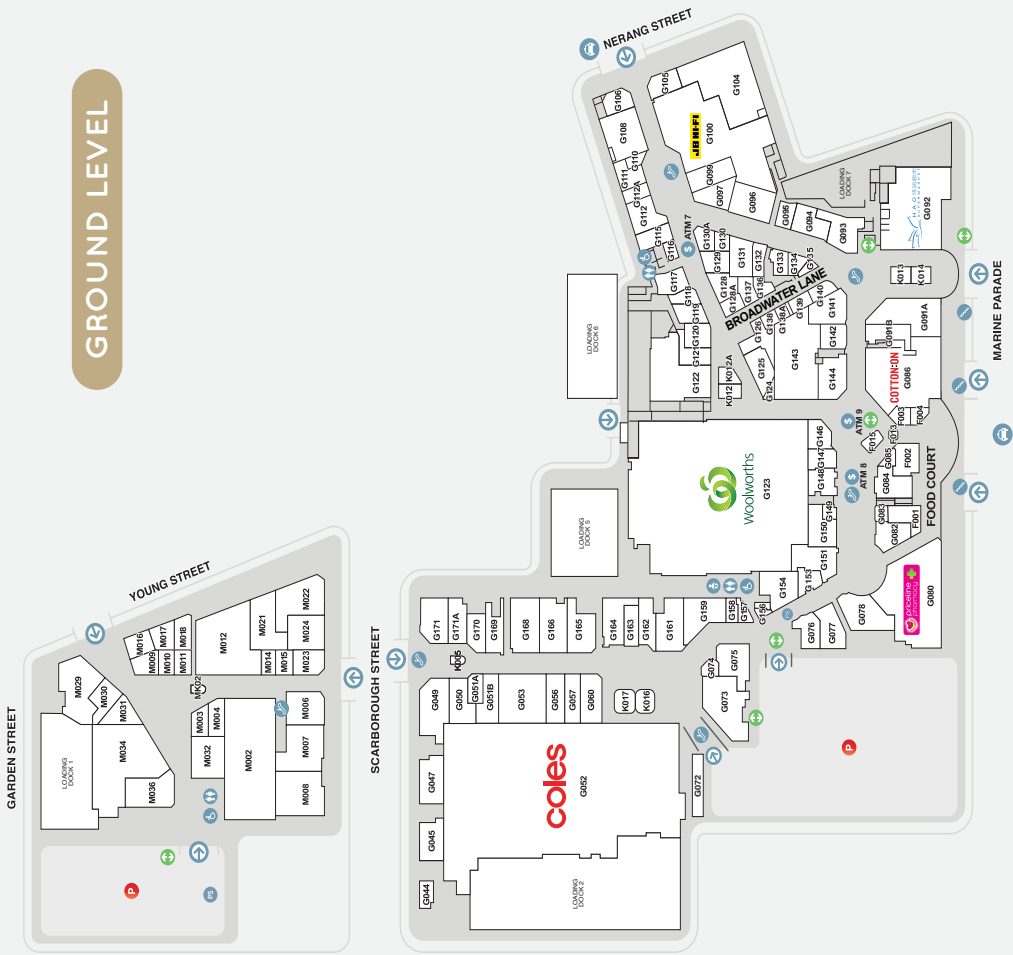

CAR PARKS*

12.1m

ANNUAL CUSTOMER VISITS*

MAJORS

- COLES
- WOOLWORTHS
- KMART
- EVENT CINEMAS

DEMOGRAPHICS

CBD WORKERS, STUDENTS, YOUNG FAMILIES, SENIORS, ASIAN MARKET, TOURISTS

MARKET

171,191

MAIN TRADE AREA POPULATION

GROUND LEVEL

- Parking
- Lifts
- Entry
- Stairs
- Escalators
- Paustation
- Toilets
- Disabled Toilets
- Parents Room
- Adult Change Room
- Customer Service
- EV Charging
- 36 Marine Pde
- Taxi
- ATM