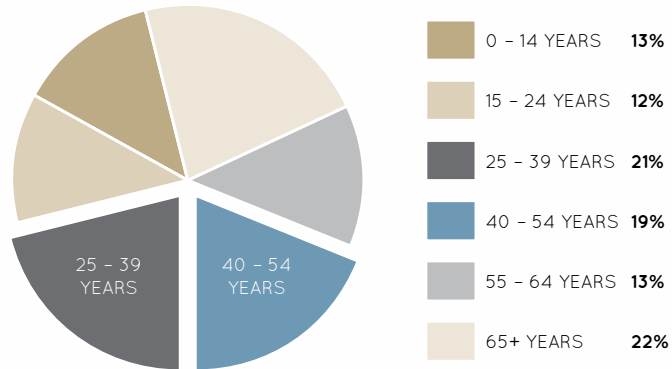

AGE PROFILE

Australia Fair is the shopping hub of the Gold Coast CBD, providing an appealing mix of retail, leisure and entertainment.

With the evolution of the official Southport CBD and an associated boost in local economic indicators, Australia Fair is capitalising on its central location to leverage incredible retail opportunities for those who share the vision in establishing themselves in a progressive, urban city centre.

KEY FEATURES

221

NUMBER OF RETAILERS*

262m

TOTAL ANNUAL SALES (\$)*

54,857

GROSS LEASABLE AREA (M2)*

2,111