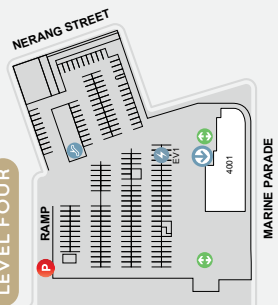

# GROUND LEVEL

- Parking
- Lifts
- Entry
- Stairs
- Escalators
- Paustation
- Toilets
- Disabled Toilets
- Parents Room
- Adult Change Room
- Customer Service
- EV Charging
- 36 Marine Pde
- Taxi
- ATM

# LEVEL ONE

# LEVEL FOUR