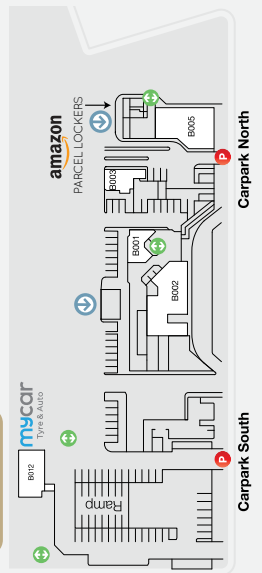

BASEMENT

42 MARINE PARADE, SOUTHPORT QLD 4215 | P (07) 555 666 00

WWW.AUSTRALIAFAIR.COM.AU

WWW.AUSTRALIAFAIRMETRO.COM.AU