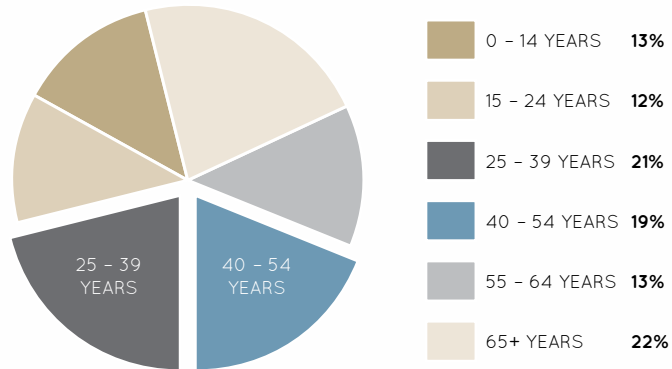

## AGE PROFILE

**Australia Fair** is the shopping hub of the Gold Coast CBD, providing an appealing mix of retail, leisure and entertainment.

With the evolution of the official Southport CBD and an associated boost in local economic indicators, Australia Fair is capitalising on its central location to leverage incredible retail opportunities for those who share the vision in establishing themselves in a progressive, urban city centre.

## KEY FEATURES

221

NUMBER OF RETAILERS\*

262m

TOTAL ANNUAL SALES (\$)\*

54,857

GROSS LEASABLE AREA (M2)\*

2,111