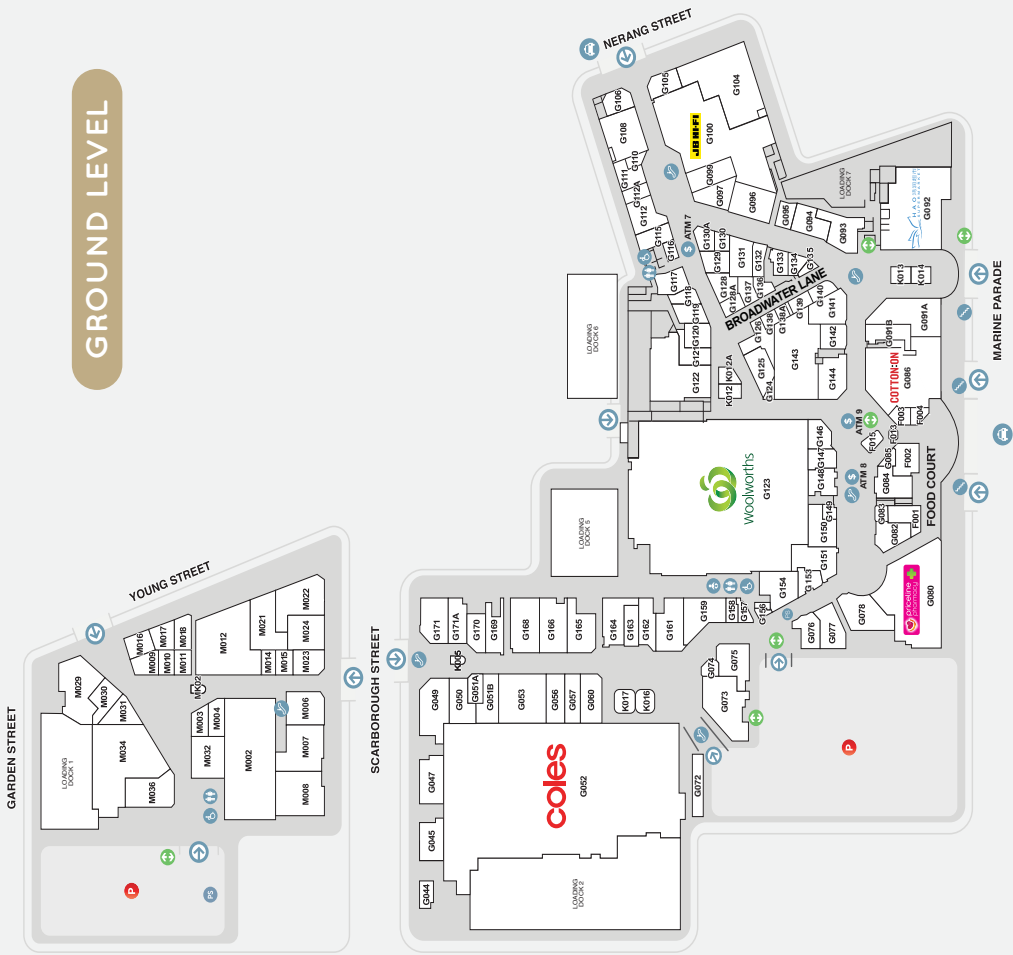

GROUND LEVEL

- Parking
- Lifts
- Entry
- Stairs
- Escalators
- Paustation
- Toilets
- Disabled Toilets
- Parents Room
- Adult Change Room
- Customer Service
- EV Charging
- 36 Marine Pde
- Taxi
- ATM