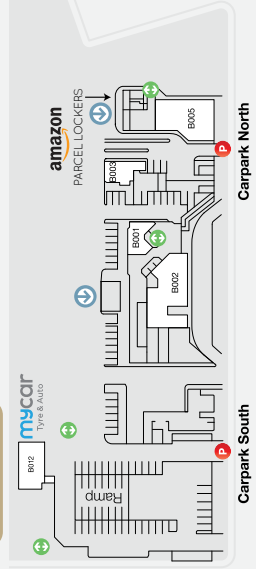

BASEMENT

42 MARINE PARADE, SOUTHPORT QLD 4215 | P (07) 555 666 00

WWW.AUSTRALIAFAIR.COM.AU

WWW.AUSTRALIAFAIRMETRO.COM.AU