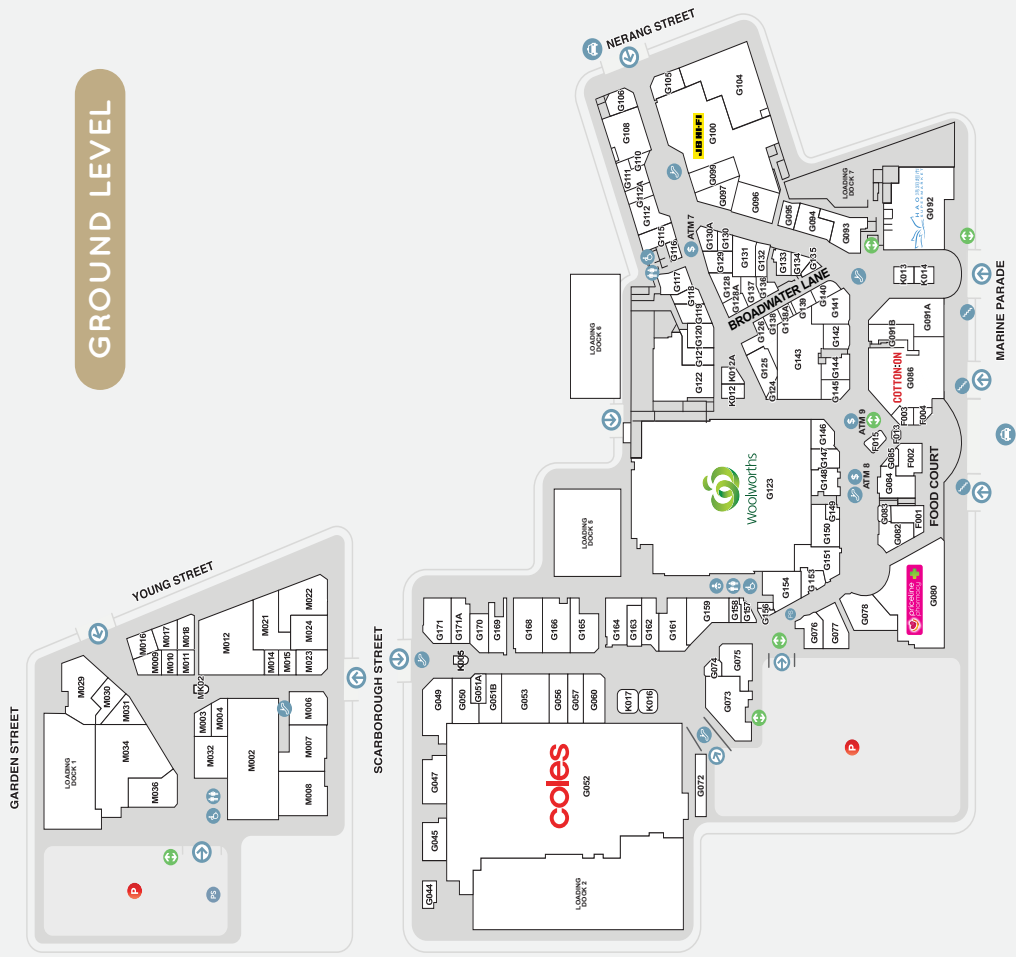

CAR PARKS*

12.1m

ANNUAL CUSTOMER VISITS*

MAJORS

- COLES
- WOOLWORTHS
- KMART
- EVENT CINEMAS

DEMOGRAPHICS

CBD WORKERS, STUDENTS, YOUNG FAMILIES, SENIORS, ASIAN MARKET, TOURISTS

MARKET

171,191

MAIN TRADE AREA POPULATION

GROUND LEVEL

- Parking
- Toilets
- Lifts
- Entry
- Stairs
- Escalators
- Paustation
- Customer Service
- Disabled Toilets
- Parents Room
- Adult Change Room
- Taxi
- ATM
- EV Charging
- 36 Marine Pde