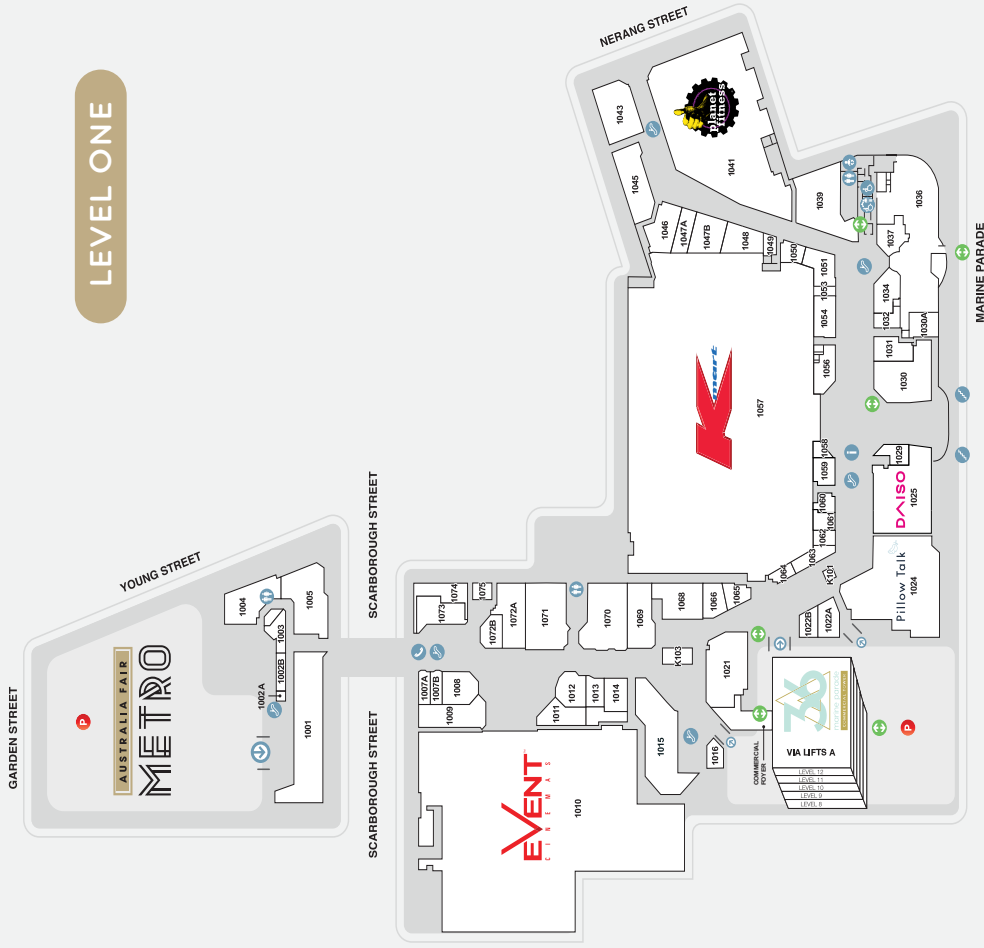

GROUND LEVEL

- Parking
- Toilets
- Lifts
- Entry
- Stairs
- Escalators
- Paustation
- Customer Service
- Disabled Toilets
- Parents Room
- Adult Change Room
- Taxi
- ATM
- EV Charging
- 36 Marine Pde

LEVEL ONE

LEVEL FOUR

BASEMENT

42 MARINE PARADE, SOUTHPORT QLD 4215 | P (07) 555 666 00

WWW.AUSTRALIAFAIR.COM.AU

WWW.AUSTRALIAFAIRMETRO.COM.AU