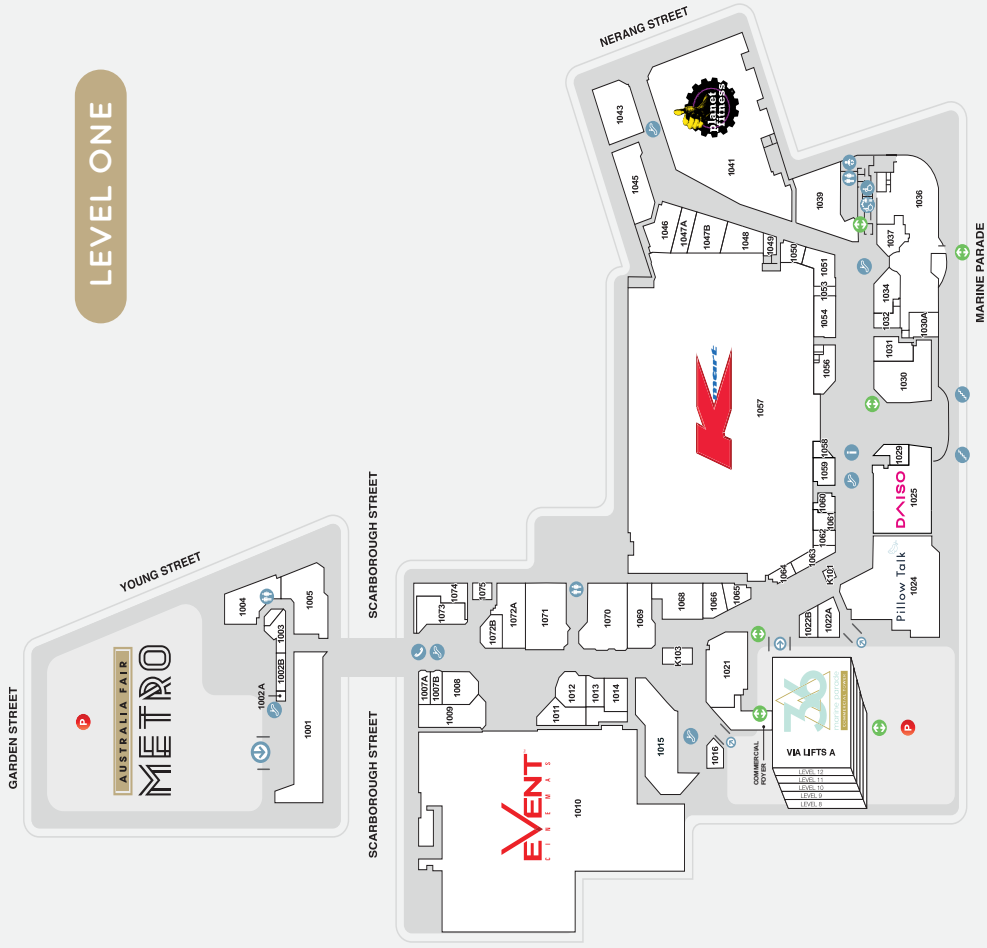

GROUND LEVEL

- Parking
- Toilets
- Lifts
- Entry
- Stairs
- Escalators
- Paustation
- Customer Service
- Disabled Toilets
- Parents Room
- Adult Change Room
- Taxi
- ATM
- EV Charging
- 36 Marine Pde

LEVEL ONE

LEVEL FOUR

BASEMENT

42 MARINE PARADE, SOUTHPORT QLD 4215 | P (07) 555 666 00

WWW.AUSTRALIAFAIR.COM.AU

WWW.AUSTRALIAFAIRMETRO.COM.AU