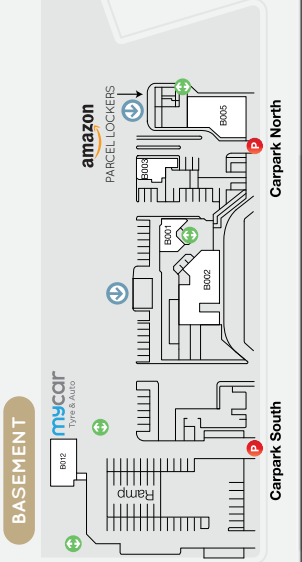

171,191

MAIN TRADE AREA POPULATION

LEVEL ONE

LEVEL FOUR

BASEMENT

GROUND LEVEL

- Parking
- Lifts
- Entry
- Stairs
- Escalators
- Paustation
- Toilets
- Disabled Toilets
- Parents Room
- Adult Change Room
- Taxi
- ATM
- Customer Service
- EV Charging
- 36 Marine Pde