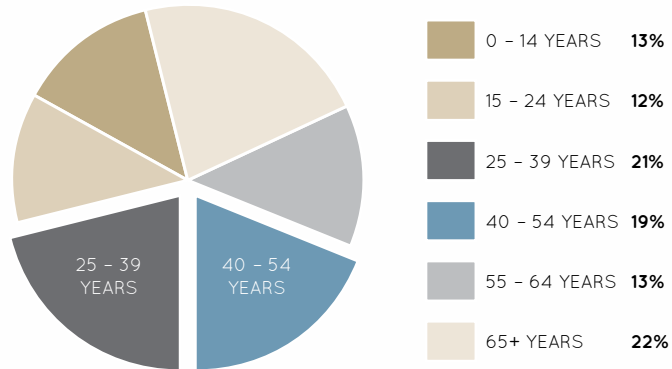

AGE PROFILE

Australia Fair is the shopping hub of the Gold Coast CBD, providing an appealing mix of retail, leisure and entertainment.

With the evolution of the official Southport CBD and an associated boost in local economic indicators, Australia Fair is capitalising on its central location to leverage incredible retail opportunities for those who share the vision in establishing themselves in a progressive, urban city centre.

KEY FEATURES

221

NUMBER OF RETAILERS*

264.7

TOTAL ANNUAL SALES (\$)*

54,857

GROSS LEASABLE AREA (M2)*

2,111