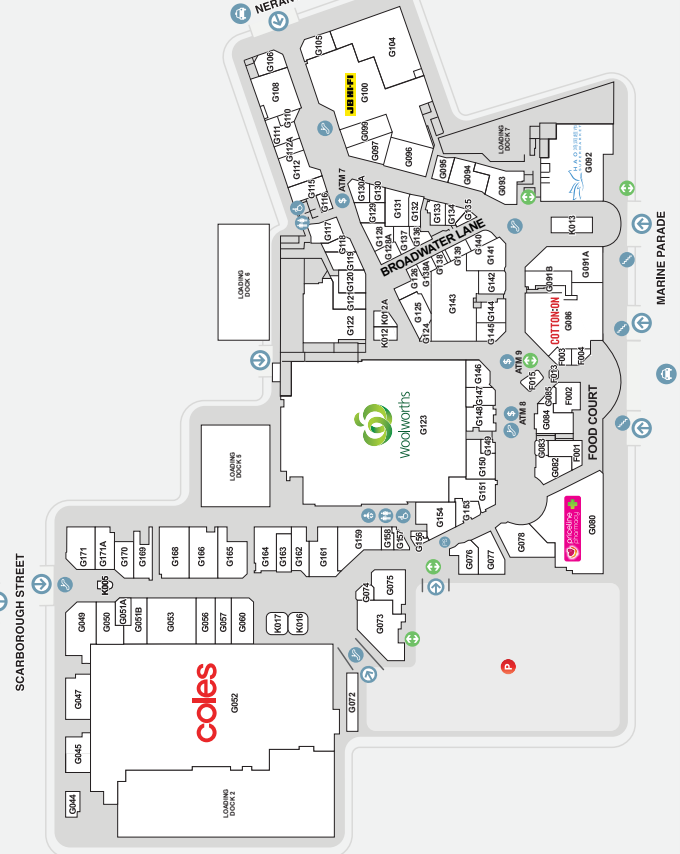

- Parking
- Lifts
- Entry
- Stairs
- Escalators
- Paustation
- Toilets
- Disabled Toilets
- Parents Room
- Adult Change Room
- Taxi
- ATM
- Customer Service
- EV Charging
- 36 Marine Pde

Retail First.

42 MARINE PARADE, SOUTHPORT QLD 4215 | P (07) 555 666 00
WWW.AUSTRALIAFAIR.COM.AU
WWW.AUSTRALIAFAIRMETRO.COM.AU