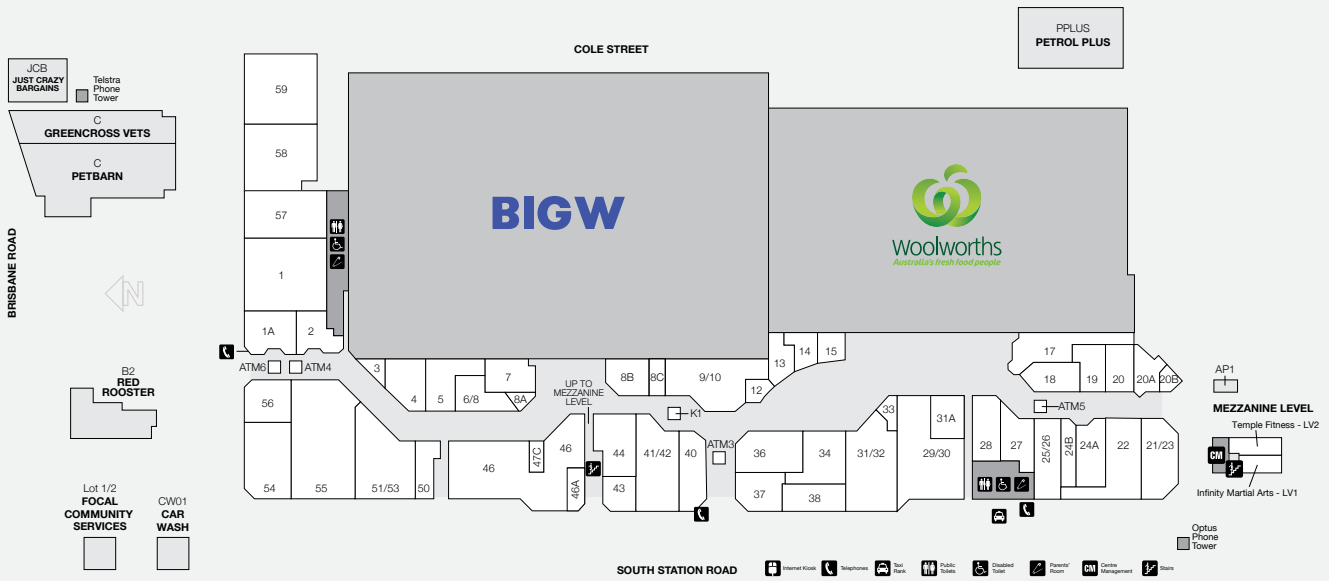

## DEMOGRAPHICS

YOUNG FAMILIES,  
BLUE COLLAR WORKERS

MARKET

111,455

TRADE AREA POPULATION

# BOOVAL FAIR

STORE	LOCATION	STORE	LOCATION	STORE	LOCATION
<b>MAJORS</b>		<b>FRESH FOOD / LIQUOR</b>		<b>HOMEWARES</b>	
BIG W		BWS	17	JSL Tech, Sales and Repairs	4
Woolworths		Fresh Country Markets	31/32	Robins Kitchen	28
<b>BANKS &amp; FINANCIAL</b>		<b>FASHION - FEMALE</b>		<b>GENERAL</b>	
ATMx	ATM3	Millers	5	Booval Nextra News	51/53
ATMx	ATM6	Rockmans	36	Chempro Chemists	29/30
ATM2GO	ATM5	<b>FASHION - MALE</b>		EB Games	27
Commonwealth Bank ATM	ATM4	Lowes Menswear	9/10	Go Dollars	46
<b>FOOD EAT IN &amp; TAKEAWAY</b>		<b>FOOTWEAR</b>		Helloworld Travel	20A
A1 Sushi	47C	Williams the Shoeman	44	Infinity Martial Arts	LV1
Asian Delight	13	<b>JEWELLERY &amp; GIFTS</b>		Just Crazy Bargains	JCB
Booval Bakehouse and Patisserie	2	Prouds The Jewellers	18	Petbarn	C
Diggers Delight	14	<b>HAIR &amp; BEAUTY</b>		Police Beat	46A
Donut King	33	Bella Nails	8B	Temple Fitness	LV2
Origin Kebabs	15	Booval Gentlemen's Barber	20B	Tobacco Station	3
Red Rooster	B2	Gaye's Hair Fashions	20	<b>MOBILE PHONES</b>	
Subway	1A	Gorgeous Nails Bar	24A	Blitz Mobile	K1
Umi Fusion	12	Grace Beauty & Threading	50	Yes! Optus	7
		Kaka Quick Cut	8C		
		Rany's Massage	19		