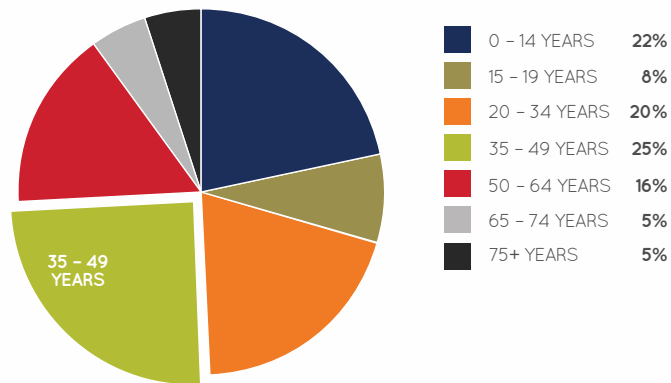

calamvale CENTRAL

Calamvale Central is a community and convenience based sub-regional shopping centre located 18kms south of Brisbane's CBD. With delicious delights from international cuisines, the largest Asian supermarket in Australia, arcade entertainment plus a pool & snooker venue, Calamvale Central represents a unique night-time offer where customers can Eat, Shop & Play. It is anchored by Woolworths and Fresco Supermarket along with 65 specialty stores and offers convenient underground parking.

AGE PROFILE

KEY FEATURES

61

NUMBER OF RETAILERS

84.7m

TOTAL ANNUAL SALES (\$)

16,710

GROSS LEASABLE AREA (M2)

1,059

CAR PARKS
780 ARE UNDERCOVER

3.0m

ANNUAL CUSTOMER VISITS

MAJORS

- WOOLWORTHS
- FRESCO ASIAN SUPERMARKET

DEMOGRAPHICS

YOUNG FAMILIES,
ASIAN MARKET,
CONVENIENCE SHOPPERS