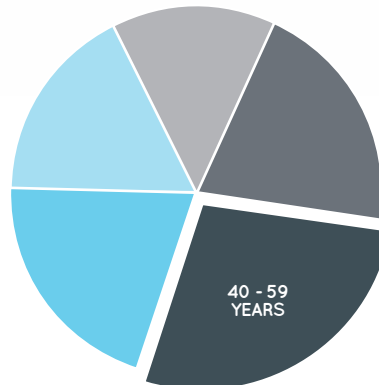

### KEY FEATURES

163

NUMBER OF RETAILERS\*

351m

TOTAL ANNUAL SALES (\$)\*

58,802

GROSS LEASABLE AREA (M2)\*

2,578