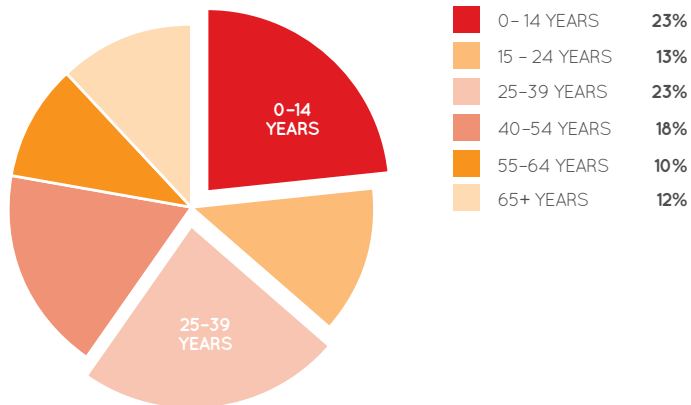

AGE PROFILE

KEY FEATURES

84

NUMBER OF RETAILERS

181.8m

TOTAL ANNUAL SALES (\$)

40,950

GROSS LEASABLE AREA (M2)