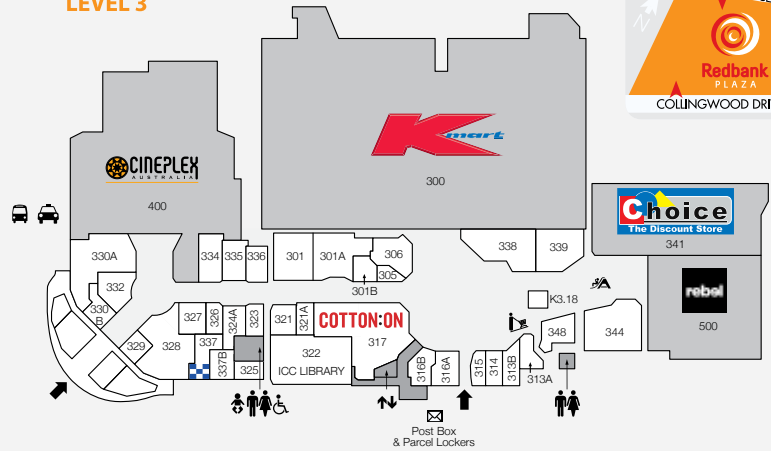

1,955

CAR PARKS
561 ARE UNDERCOVER

3.7m

ANNUAL CUSTOMER VISITS

MAJORS

- COLES • ALDI
- BIG W • KMART • CINEPLEX

DEMOGRAPHICS

STRONG FAMILY MARKET,
HIGH PROPORTION
OF UNDER 14s

MARKET

136,838

TRADE AREA POPULATION

LEVEL 1

LEVEL 2

LEVEL 3

- ➔ Entry/Exit
- ♿ Disabled Toilets
- ♀ Female Toilets
- ♂ Male Toilets
- 👤 Parents Room
- ⬆️ Lift
- 🚶 Travelator
- 🪜 Escalator
- 🏢 CM Centre Management
- 🚗 Taxi Rank
- 🚌 Bus Station
- ☎ Play Phone
- 🏧 ATM
- 📧 PO Boxes
- 👮 Police

STORE	STORE NO.	STORE	STORE NO.
MAJORS			
Aldi	101	Boost Juice	K2.16
Best & Less	214	Cafe Pegasus	K1.9
Big W	200	Chopstix	K2.14
Choice the Discount Store	341	Donut King	K3.18
Cineplex	400	Fusion Takeaway	113
Coles	100	Go Vita	114/117
Cotton On	317	Haeduri Chicken	332
Kmart	300	KFC (outside centre)	FS1
Rebel	500	Little Red Dumpling	327
The Reject Shop	102	McDonald's	219
BANKS & FINANCIAL			
ANZ Bank	205	Origin Kebabs	220
Westpac	103	Rashays	328
CAFÉS & DINING			
Amigos Cafe	217	Shikii Sushi & Teppanyaki	334
Asian Delight	218	Subway	329
		Sunshine Takeaway	K1.4
		Sushi Paradise	K2.8
		Thai Chuan Chim	330B