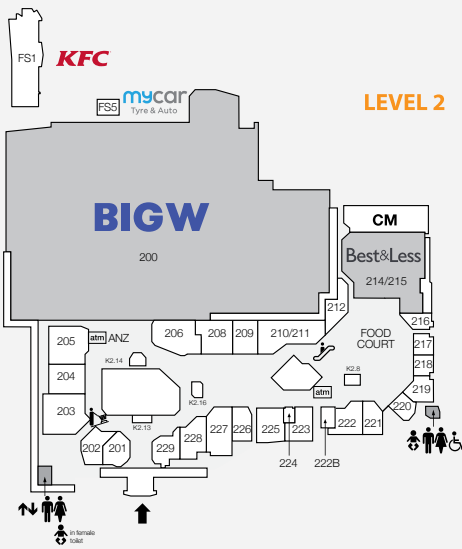

1,955

CAR PARKS
561 ARE UNDERCOVER

3.7m

ANNUAL CUSTOMER VISITS

MAJORS

- COLES • ALDI
- BIG W • KMART • CINEPLEX

DEMOGRAPHICS

STRONG FAMILY MARKET,
HIGH PROPORTION
OF UNDER 14s

MARKET

136,838

TRADE AREA POPULATION

LEVEL 1

LEVEL 2

LEVEL 3

- ➔ Entry/Exit
- ♿ Disabled Toilets
- ♀ Female Toilets
- ♂ Male Toilets
- 👤 Parents Room
- ⬆️ Lift
- 🚶 Travelator
- 🪜 Escalator
- 🏢 CM Centre Management
- 🚗 Taxi Rank
- 🚌 Bus Station
- ☎ Play Phone
- 🏧 ATM
- 📧 PO Boxes
- 👮 Police

STORE	STORE NO.	STORE	STORE NO.
MAJORS			
Aldi	101	Boost Juice	K2.16
Best & Less	214	Cafe Pegasus	K1.9
Big W	200	Chopstix	K2.14
Choice the Discount Store	341	Donut King	K3.18
Cineplex	400	Fusion Takeaway	113
Coles	100	Go Vita	114/117
Cotton On	317	Haeduri Chicken	332
Kmart	300	KFC (outside centre)	FS1
Rebel	500	Little Red Dumpling	327
The Reject Shop	102	McDonald's	219
BANKS & FINANCIAL			
ANZ Bank	205	Origin Kebabs	220
Westpac	103	Rashays	328
CAFÉS & DINING			
Amigos Cafe	217	Shikii Sushi & Teppanyaki	334
Asian Delight	218	Subway	329
		Sunshine Takeaway	K1.4
		Sushi Paradise	K2.8
		Thai Chuan Chim	330B