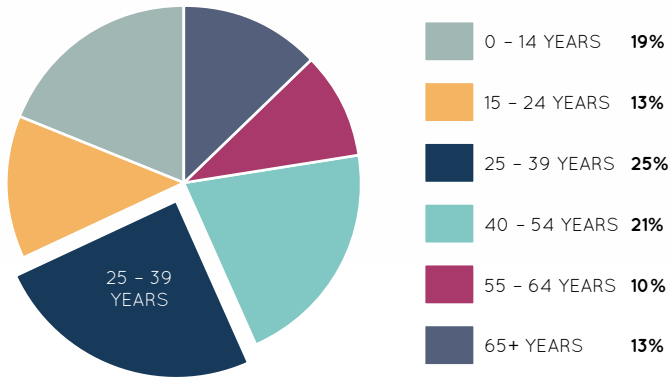

AGE PROFILE

KEY FEATURES

75

NUMBER OF RETAILERS

148m

TOTAL ANNUAL SALES (\$)

25,747

GROSS LEASABLE AREA (M2)