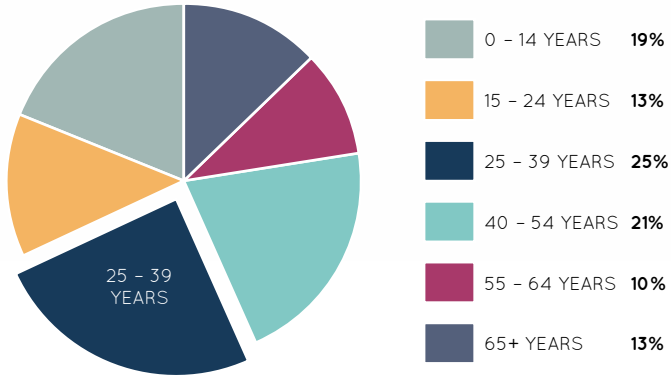

AGE PROFILE

KEY FEATURES

75	148m	25,747	1,315	3.2m
NUMBER OF RETAILERS	TOTAL ANNUAL SALES (\$)	GROSS LEASABLE AREA (M2)	CAR PARKS 617 ARE UNDERCOVER	ANNUAL CUSTOMER VISITS

MAJORS

- WOOLWORTHS
 - ALDI
- HOYTS CINEMAS
- KMART

DEMOGRAPHICS

ABOVE AVERAGE INCOME, YOUNG & MIDDLE AGED FAMILIES

MARKET

124,136

TRADE AREA POPULATION

Stafford City

SHOPPING CENTRE

AMENITIES