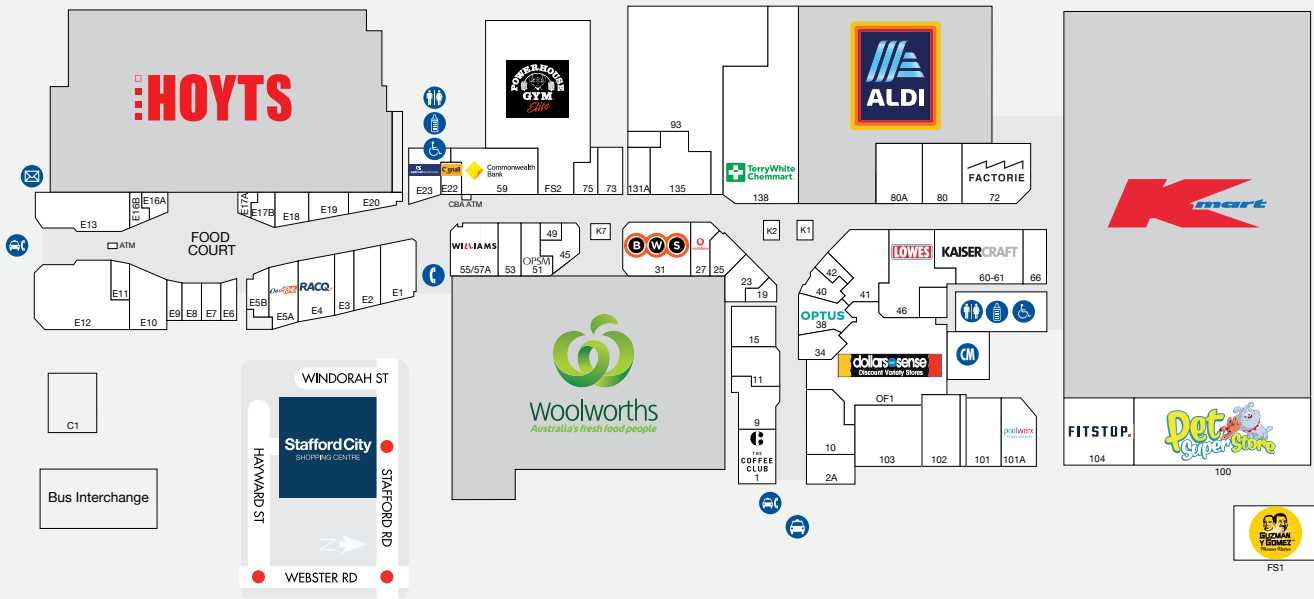

1,315

CAR PARKS
617 ARE UNDERCOVER

3.2m

ANNUAL CUSTOMER VISITS

MAJORS

- WOOLWORTHS
 - ALDI
- HOYTS CINEMAS
 - KMART

DEMOGRAPHICS

ABOVE AVERAGE INCOME, YOUNG & MIDDLE AGED FAMILIES

MARKET

124,136

TRADE AREA POPULATION

Stafford City

SHOPPING CENTRE

AMENITIES

-  Toilets
-  Telephones
-  Post Office Boxes
-  Parents Room
-  Taxi Phone
-  Centre Management
-  Disabled Toilets
-  Taxi Rank

STORE	LOCATION	STORE	LOCATION	STORE	LOCATION
MAJORS		Kurty's Quality Meats	73	OPTOMETRY	
ALDI		Letsgo Asian Supermarket	101	OPSM	51
Hoyts				Optical Warehouse	E23
Kmart		HAIR, NAILS & BEAUTY		Urban Optical	E18
Woolworths		Artistic Nails & Spa	E19	PHONES & TECHNOLOGY	
DINING & TAKEAWAY		Flora Beauty	75	Case Indulgence	K7
Espresso Lane Café	E10	Go Cutt	E20	Star Phones	K2
Fong Yung Chinese	E6	Heavenly Zen	66	Vodafone	27
Guzman y Gomez	FS1	Princess Nails & Spa	11	Yes Optus	38
Ispa Kebabs	E16A	Pure Regimen	E3	SERVICES	
On a Roll Sushi	E5A	Rimi Beauty	19	Concierge Car Wash	C1
Sushi Guru	E17B	S & S Hair and Beauty	23	Fitstop	104
The Coffee Club	1	Top G Barbers	9	Mister Minit	K1
Wow Banh Mi	E7	HOMEWARES & GIFTS		Poolwerx	101A
FASHION & ACCESSORIES		Crystal Journey	25	Powerhouse Gym Elite	FS2
Factorie	72	Ideas	15	Stafford City Doctors	93
Lowes	46	Kaisercraft	60-61	Terry White Chemmart	138
RC & Co	E1	Presents of Mind	34	VARIETY	
Romano's Jewellers	40			Cignall	E22
Sole Integrity	E2			Dollars and Sense	OF1
Williams	55/57A			EB Games	80
FINANCE				Pet Superstore	100
Commonwealth Bank	59			Stafford City News	2A
RACQ	E4				
FRESH FOOD					
Butter and Bun	131A				
BWS	31				
Crazy Fruits	135				