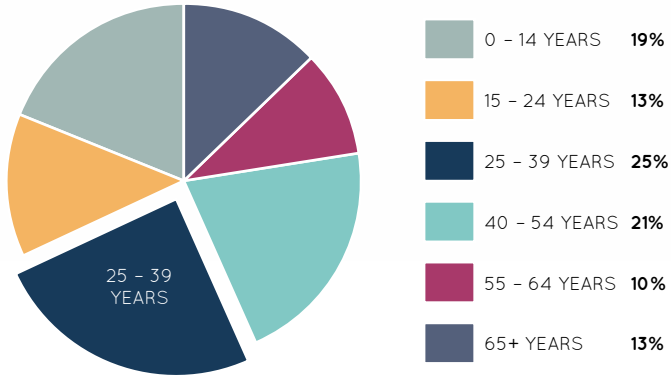

AGE PROFILE

KEY FEATURES

75

NUMBER OF RETAILERS

148m

TOTAL ANNUAL SALES (\$)

25,747

GROSS LEASABLE AREA (M2)