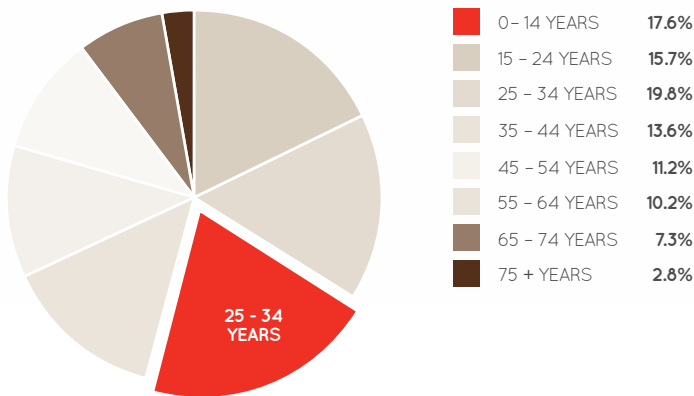

Sunny Park has a multicultural customer base, with a strong representation of Asian customers originating predominantly from Taiwan, China and Korea.

AGE PROFILE

KEY FEATURES

43

NUMBER OF RETAILERS

60m

TOTAL ANNUAL SALES (\$)