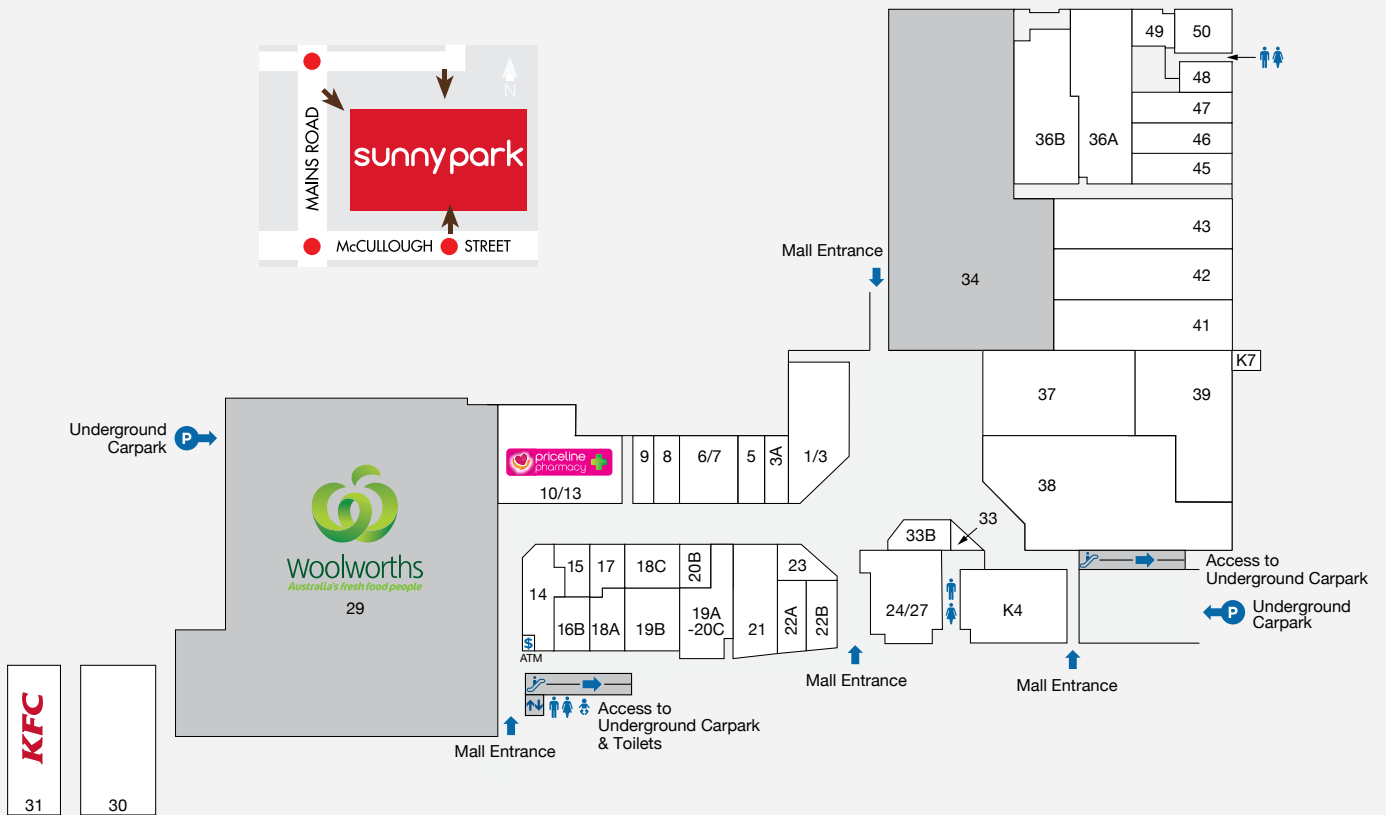

10,779

GROSS LEASABLE AREA (M2)

959

CAR PARKS
270 ARE UNDERCOVER

2.2m

ANNUAL CUSTOMER VISITS

MAJORS

- WOOLWORTHS
- FRESCO

DEMOGRAPHICS

MIDDLE-HIGH INCOME FAMILIES,
YOUNG INDEPENDENTS, RETIREES

MARKET

117,577

TRADE AREA POPULATION

STORE	STORE NO.	STORE	STORE NO.	STORE	STORE NO.
MAJORS		Ramen Champion	50	HAIR & BEAUTY	
Asian Supermarket	34	Ren Yakiniuku	45	AGIO Hair	22B
Woolworths	29	Seafood Hot Pot Buffet	41	Better You Beauty	18A
FOOD - EAT IN & TAKEAWAY		Southside Bistro	49	Go Cutt	20B
Apandim Uyghyr	46	That Viet Place	48	L&V Hair & Beauty	33B
Fortune Well	42	Top-Up Take Away	17 & 9	JEWELLERY	
Glamorous Wok	K4	HOMEWARES & GIFTS		Amritlal Dhanak Jewellers	8
Golden Kingdom	19A/20C	eJoy Electronics	37	SELECTED SPECIALTY STORES	
Hana Zushi	24/27	HEALTH, MEDICAL & OPTICAL		Mojo Karaoke	30
Just Dumpling	47	AuGo Warehouse	6/7	Sunny Park Newsagency	14
KFC	31	Beijing Tong Ren Tang	21	SERVICES	
Luo's Place	43	Buy Go	5	Containers for Change	CFC
Milki Desserts	23	Priceline	10/13	Keep Fitness	36A
Mui G	22A	Tin Wong Optometrists	3A	KLS Legal Practitioners	16B
Orange Tea	K7	by George and Matilda Eyecare	19	Queensland Taiwan Centre Inc.	36B
Parkland Restaurant	38	Sunny Park Medical Centre			