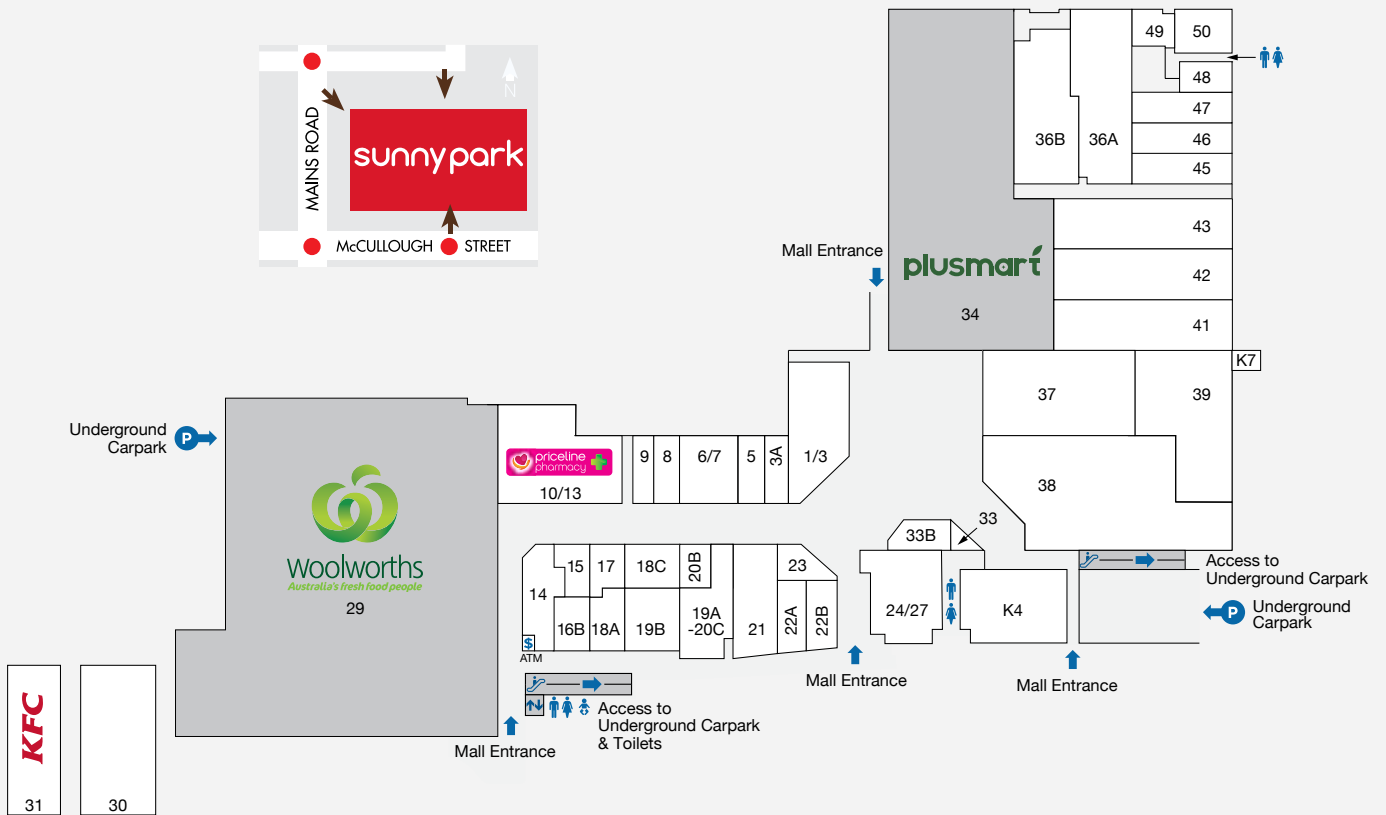

10,779

GROSS LEASABLE AREA (M2)

959

CAR PARKS
270 ARE UNDERCOVER

2.2m

ANNUAL CUSTOMER VISITS

MAJORS

- WOOLWORTHS
- FRESCO

DEMOGRAPHICS

MIDDLE-HIGH INCOME FAMILIES,
YOUNG INDEPENDENTS, RETIREES

MARKET

117,577

TRADE AREA POPULATION

STORE	STORE NO.	STORE	STORE NO.	STORE	STORE NO.
MAJORS		Ramen Champion	50	HAIR & BEAUTY	
Plusmart	34	Ren Yakiniuku	45	AGIO Hair	22B
Woolworths	29	Seafood Hot Pot Buffet	41	Better You Beauty	18A
FOOD - EAT IN & TAKEAWAY		Southside Bistro	49	Go Cutt	20B
Apandim Uyghyr	46	That Viet Place	48	L&V Hair & Beauty	33B
Fortune Well	42	Top-Up Take Away	17 & 9	JEWELLERY	
Glamorous Wok	K4	HOMEWARES & GIFTS		Amritlal Dhanak Jewellers	8
Golden Kingdom	19A/20C	eJoy Electronics	37	SELECTED SPECIALTY STORES	
Hana Zushi	24/27	HEALTH, MEDICAL & OPTICAL		Mojo Karaoke	30
KFC	31	AuGo Warehouse	6/7	Sunny Park Newsagency	14
Luo's Place	43	Beijing Tong Ren Tang	21	SERVICES	
Milki Desserts	23	Buy Go	5	Containers for Change	CFC
Mui G	22A	Priceline	10/13	Keep Fitness	36A
Orange Tea	K7	Tin Wong Optometrists	3A	KLS Legal Practitioners	16B
Parkland Restaurant	38	by George and Matilda Eyecare	19	Queensland Taiwan Centre Inc.	36B
		Sunny Park Medical Centre			