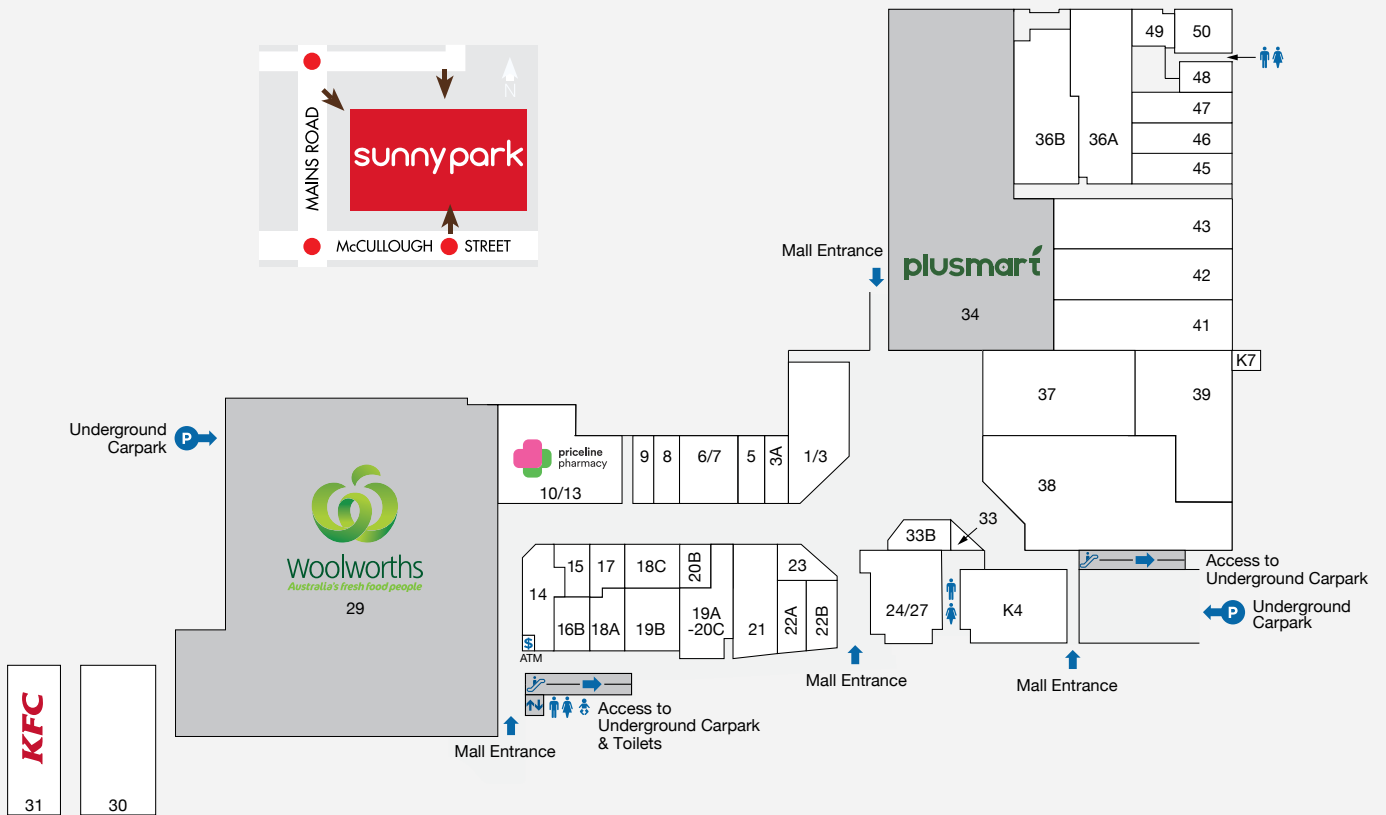

10,779

GROSS LEASABLE AREA (M2)

959

CAR PARKS
270 ARE UNDERCOVER

2.2m

ANNUAL CUSTOMER VISITS

MAJORS

- WOOLWORTHS
- FRESCO

DEMOGRAPHICS

MIDDLE-HIGH INCOME FAMILIES,
YOUNG INDEPENDENTS, RETIREES

MARKET

117,577

TRADE AREA POPULATION

STORE	STORE NO.	STORE	STORE NO.	STORE	STORE NO.
MAJORS					
Plusmart	34	Ramen Champion	50	HAIR & BEAUTY	
Woolworths	29	Ren Yakiniku	45	AGIO Hair	22B
FOOD - EAT IN & TAKEAWAY					
Apandim Uyghyr	46	Seafood Hot Pot Buffet	41	Better You Beauty	18A
Fortune Well	42	Southside Bistro	49	Go Cutt	20B
Glamorous Wok	K4	That Viet Place	48	L&V Hair & Beauty	33B
Golden Kingdom	19A/20C	Top-Up Take Away	17 & 9	JEWELLERY	
Hana Zushi	24/27	HEALTH, MEDICAL & OPTICAL			
KFC	31	AuGo Warehouse	6/7	Amritlal Dhanak Jewellers	8
Luo's Place	43	Beijing Tong Ren Tang	21	SELECTED SPECIALTY STORES	
Milki Desserts	23	Buy Go	5	Mojo Karaoke	30
Mui G	22A	Priceline	10/13	Sunny Park Newsagency	14
Orange Tea	K7	Tin Wong Optometrists	3A	SERVICES	
Parkland Restaurant	38	by George and Matilda Eyecare	19	Containers for Change	CFC
		Sunny Park Medical Centre		Keep Fitness	36A
				KLS Legal Practitioners	16B
				Queensland Taiwan Centre Inc.	36B