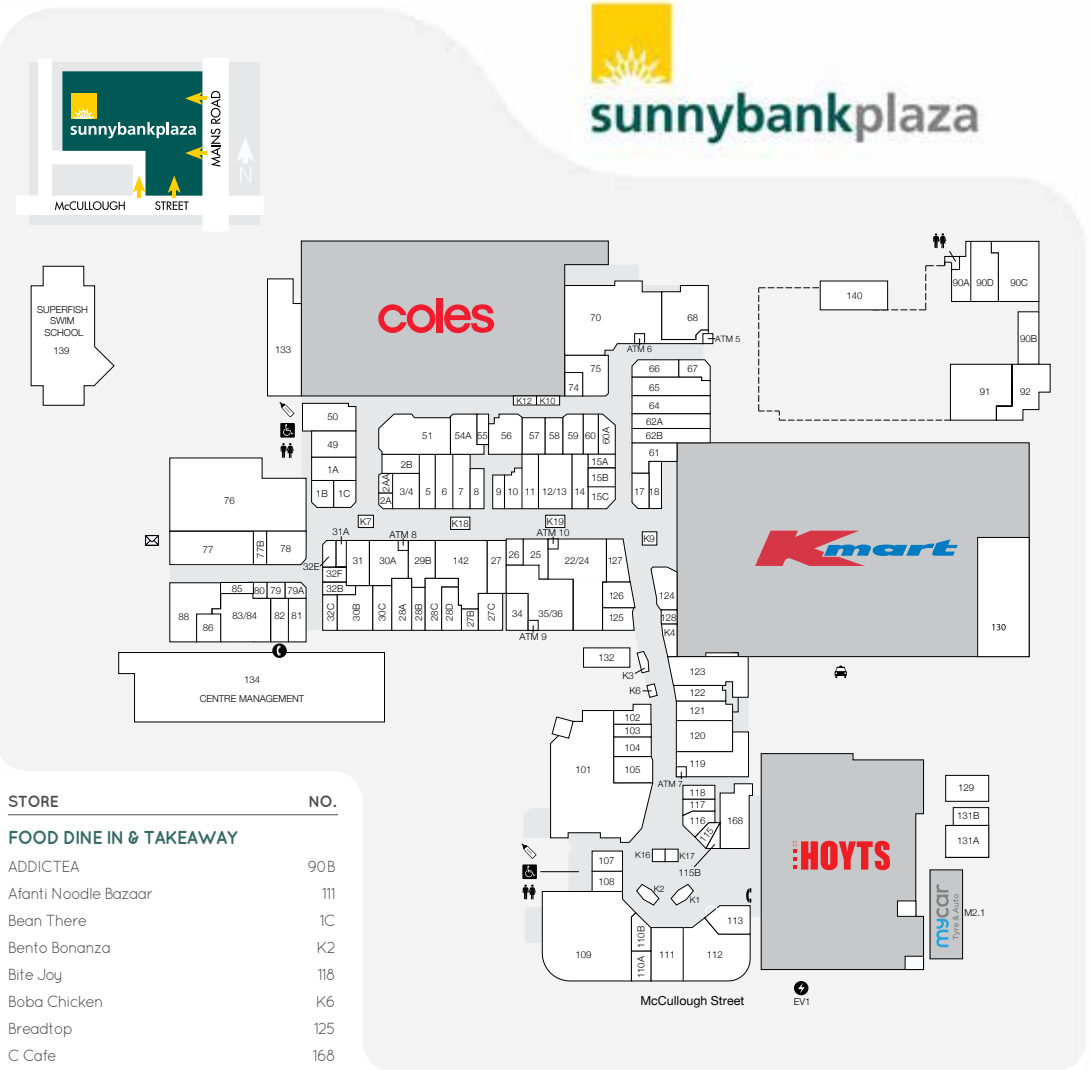

**ATMS**

- ATMx by Armaguard ATM11 & ATM13
- Commonwealth Bank ATM5 & ATM6
- HSBC ATM9
- NAB ATM7
- National Australia Bank 119
- Suncorp ATM8
- Westpac ATM10

**BOTTLE SHOP**

- Liquorland 49

**HEALTH, MEDICAL & OPTICAL**

- AU.VITA 126
- BD Family 131B
- BUPA 27
- Chemist Warehouse 130
- Chi Massage & Day Spa 120
- Focus Eyecare Studio 32B
- Footcare Haven 62B
- HRT Acupuncture & Massage 3/4
- iContact 61
- Medibank Private 7
- Myhealth Medical Centre 133
- OPSM 57
- QML Pathology 133
- Specsavers 12/13
- Sunnybank Plaza Dental 28B
- Sunnybank Plaza Family Clinic 29B
- Terry White Chemmart 51

STORE NO.

**FOOD DINE IN & TAKEAWAY**

- ADDICTEA 90B
- Afanti Noodle Bazaar 111
- Bean There 1C
- Bento Bonanza K2
- Bite Joy 118
- Boba Chicken K6
- Breadtop 125
- C Cafe 168
- Cafe Pegasus 27C
- Charcoal BBQ House 30C
- Chatime K17
- COCOART K16
- David's Master Pot 28A
- David's Noodle & Hot Pot 113
- Gloria Jean's Coffees 105
- Golden Lane 109
- Gong Cha 116
- Gusu Restaurant 82
- Hakotaya Ramen 27B
- Heeretea 129
- Hey! I am Yogost K4
- Ho Chia Takeaway 85
- Hot Cake House K3
- Iki Sushi K1
- Kebab Zone 115
- Korean Chicken & 117
- La Cuccina Della Pasta 115B
- Landmark Restaurant 101
- Love Malatang 90A
- Milk Flower 32E
- Mr Curry 107
- Odaya Tea 15B
- Omupapa 28D
- Papa's Pancakes 74
- Pepper Lunch 28C
- Pho An Eatery 108
- Sharetea 1B
- Sunni Café 66