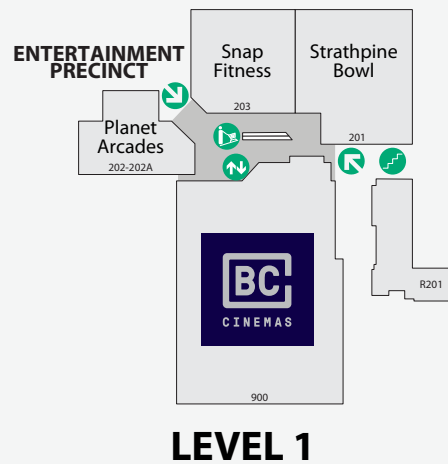

## LEVEL 1

STORE	LOCATION	STORE	LOCATION	STORE	LOCATION
<b>MAJOR STORES</b>		<b>SHOP NO LEVEL</b>		<b>FOOD – DINE IN &amp; TAKEAWAY</b>	
ALDI	122 G	Boost Juice	K14 G	Manchester Importer Outlet	136 G
Big W	38 G	Brooklyn Donuts	K18 G	Robins Kitchen	57 G
Coles	127 G	Burrito Bar	R103 G	Skinny's	4 G
Target	141 G	Chinese Grace Delights	99 G	<b>ELECTRICAL &amp; RETAIL</b>	
Woolworths	43 G	Donut King	K13 G	Smart Electrical Outlet	148 G
<b>BANKS, CREDIT UNIONS &amp; ATMS</b>		Eko Japanese	98 G	The Furniture Club	114 G
ANZ Bank + ATM	105-107 G	EzyKandy	6 G	<b>JEWELLERY</b>	
ATMX	G	Hello Harry	R102 G	Bevilles	90 G
Commonwealth Bank + ATM	145-146 G	Indian Dhaba	95A G	Pandora	86 G
Heritage Bank + ATM	39 G	KFC	94 G	Prouds the Jewellers	72 G
National Australia Bank + ATM	147A G	Molly's Corner Café	142 G	Shiels	2A/3 G
St George ATM	G	Muffin Break	K10-12 G	<b>LIQUOR</b>	
Westpac Bank + ATM	143-144 G	Origin Kebabs	95 G	BWS	42 G
<b>BOOKS &amp; NEWSAGENTS</b>		Rashays	R101 G	Liquorland	126 G
Nextra	36-37 G	Sharetea	K19 G	<b>MEDICAL &amp; DENTAL</b>	
QBD Books	50-51 G	Shingle Inn	33 G	Bay Audio	41A-42A G
<b>CAR</b>		Soul Origin	K20 G	Hearing Australia	70 G
MyCar Tyre & Auto	P1 G	Subway	93 G	Medicross	65 G
Star Car Wash	CW2 B	Sushi Ace	K9 G	Pacific Smiles	135 G
<b>CUSTOMER SERVICE</b>		Sushi Dream	K31 G	<b>EYEWEAR &amp; OPTICAL</b>	
Centre Management	CM G	Sushi Hub	91 G	OPSM	44-45 G
Concierge Desk	i G	Sweet Republik	R103 G	Oscar Wylee	89 G
<b>ENTERTAINMENT</b>		Tasty Reef N Beef	92 G	Specsavers	111-112 G
BCC Cinemas	900 1	The Coffee Club	K28 G	<b>MOBILE PHONES &amp; TECHNOLOGY</b>	
Planet Arcades	202-202A 1	The Coffee Emporium	119 G	CEX	14-15 G
Strathpine Bowl	201 1	Uno Caffe & Pizzeria	120 G	HappyTel	K23 G
<b>DISCOUNT VARIETY</b>		<b>FOOD – FRESH &amp; GENERAL</b>		Leon's Tech	K5 G
Bargain Plus	63-64 G	Strathpine Fresh Bake	125 G	Optus	101 G
Price Busters	22 G	Strathpine Fruit Barn	117-118 G	Phone Xperts	K21 G
<b>FASHION ACCESSORIES &amp; HANDBAGS</b>		<b>FOOTWEAR</b>		Telstra	138 G
Lovisa	74 G	Spendless Shoes	16 G	T-Shine Case	K8 G
Strandbags	18 G	Williams	7-8 G	Vodafone	5 G
<b>FASHION – MEN'S</b>		<b>HAIR, NAILS &amp; BEAUTY</b>		<b>PHARMACY</b>	
Connor	11-12 G	Beauty Stop	85 G	Direct Chemist Outlet	128 G
Lowes	9B G	Chi Link Massage	113 G	Priceline Pharmacy	23-24 G
<b>FASHION – MIXED</b>		D-Lux Beauty Nails	48 G	Wholelife Pharmacy & Healthfoods	66-69 G
Best & Less	76 G	Grace Beauty & Threading	25 G	<b>SERVICES &amp; COMMUNITY</b>	
Cotton On Mega	147 G	Grace Brow Bar	K25 G	APM Employment Services	59-60 G
Factorie	82 G	Happy Feet Steam Massage	81 G	Australia Post	61-62 G
Just Jeans	77-78 G	Just Cuts	79 G	Mister Minit	K3 G
Surf Dive 'N Ski	9A G	Katrina's Beauty Works	71 G	QTax	142A G
<b>FASHION – WOMEN'S</b>		King Scissors Barber	2 G	Unicorn Piercing Professionals	56 G
Ally Fashion	26-28 G	Magic Brows & Beauty	90B G	<b>TOYS &amp; GAMES</b>	
Autograph	54 G	Spring Massage	47 G	EB Games	137 G
Bras N Things	88 G	Nails Club	139 G	NowTrending	110 G
Millers	10A G	S + S Hair & Beauty	140 G	<b>TRAVEL</b>	
Noni B	80 G	SILK Laser Clinics	73 G	Flight Centre	101A G
Pink Lotus	75 G	Stefan	29 G	Helloworld Travel	58 G
Rockmans	87 G	<b>HEALTH &amp; FITNESS</b>		Travelex	K4 G
Suzanne Grae	52-53 G	Snap Fitness	203 1		
		Studio Pilates	103 G		
		<b>HOMEWARES &amp; GIFTS</b>			
		Abode Junction	149 G		
		Dusk	35 G		
		Kaisercraft	30-32 G		