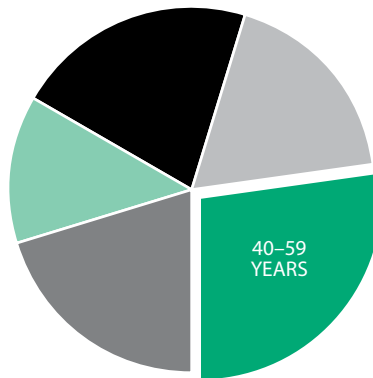

**Strathpine Centre** is located in the thriving Moreton Bay region & just 23km from the Brisbane CBD; strategically positioned to cater to a diverse population of predominantly families.

A vibrant hub for family friendly convenience, entertaining and dining with a 350-seat food court, entertainment precinct on level 1, plus all three major supermarkets, Big W, Target & 130+ specialty stores.

## AGE PROFILE

0-14 YEARS	21%
15-24 YEARS	13%
25-39 YEARS	20%
40-59 YEARS	27%
60+ YEARS	18%