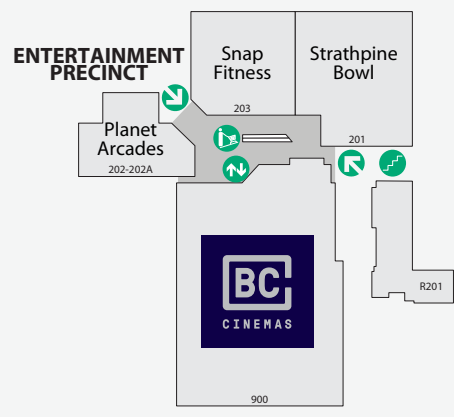

## LEVEL 1

STORE	LOCATION	STORE	LOCATION	STORE	LOCATION
<b>MAJOR STORES</b>		<b>SHOP NO LEVEL</b>		<b>FOOD – DINE IN &amp; TAKEAWAY</b>	
ALDI	122 G	Boost Juice	K14 G	Manchester Importer Outlet	136 G
Big W	38 G	Brooklyn Donuts	K18 G	Robins Kitchen	57 G
Coles	127 G	Burrito Bar	R103 G	Skinny's	4 G
Target	141 G	Chinese Grace Delights	99 G	<b>ELECTRICAL &amp; RETAIL</b>	
Woolworths	43 G	Donut King	K13 G	Smart Electrical Outlet	148 G
<b>BANKS, CREDIT UNIONS &amp; ATMS</b>		Eko Japanese	98 G	The Furniture Club	114 G
ANZ Bank + ATM	105-107 G	EzyKandy	6 G	<b>JEWELLERY</b>	
ATMX	G	Indian Dhaba	95A G	Bevilles	90 G
Commonwealth Bank + ATM	145-146 G	KFC	94 G	Pandora	86 G
Heritage Bank + ATM	39 G	Molly's Corner Café	142 G	Prouds the Jewellers	72 G
National Australia Bank + ATM	147A G	Muffin Break	K10-12 G	Shiels	2A/3 G
St George ATM	G	Origin Kebabs	95 G	<b>LIQUOR</b>	
Westpac Bank + ATM	143-144 G	Rashays	R101 G	BWS	42 G
<b>BOOKS &amp; NEWSAGENTS</b>		Sharetea	K19 G	Liquorland	126 G
Nextra	36-37 G	Shingle Inn	33 G	<b>MEDICAL &amp; DENTAL</b>	
QBD Books	50-51 G	Soul Origin	K20 G	Bay Audio	41A-42A G
<b>CAR</b>		Subway	93 G	Hearing Australia	70 G
MyCar Tyre & Auto	P1 G	Sushi Ace	K9 G	Medicross	65 G
Star Car Wash	CW2 B	Sushi Dream	K31 G	Pacific Smiles	135 G
<b>CUSTOMER SERVICE</b>		Sushi Hub	91 G	<b>EYEWEAR &amp; OPTICAL</b>	
Centre Management	CM G	Sweet Republik	R103 G	OPSM	44-45 G
Concierge Desk	i G	Tasty Reef N Beef	92 G	Oscar Wylee	89 G
<b>ENTERTAINMENT</b>		The Coffee Club	K28 G	Specsavers	111-112 G
BCC Cinemas	900 1	The Coffee Emporium	119 G	<b>MOBILE PHONES &amp; TECHNOLOGY</b>	
Catch Wonderland	100 G	Uno Caffe & Pizzeria	120 G	CEX	14-15 G
Planet Arcades	202-202A 1	<b>FOOD – FRESH &amp; GENERAL</b>		HappyTel	K23 G
Strathpine Bowl	201 1	Strathpine Fresh Bake	125 G	Leon's Tech	K5 G
<b>DISCOUNT VARIETY</b>		Strathpine Fruit Barn	117-118 G	Optus	101 G
Bargain Plus	63-64 G	<b>FOOTWEAR</b>		Phone Xperts	K21 G
Price Busters	22 G	Spendless Shoes	16 G	Telstra	138 G
<b>FASHION ACCESSORIES &amp; HANDBAGS</b>		Williams	7-8 G	T-Shine Case	K8 G
Lovisa	74 G	<b>HAIR, NAILS &amp; BEAUTY</b>		Vodafone	5 G
Strandbags	18 G	Beauty Stop	85 G	<b>PHARMACY</b>	
<b>FASHION – MEN'S</b>		Chi Link Massage	113 G	Direct Chemist Outlet	128 G
Connor	11-12 G	D-Lux Beauty Nails	48 G	Priceline Pharmacy	23-24 G
Lowes	9B G	Grace Beauty & Threading	25 G	Wholelife Pharmacy & Healthfoods	66-69 G
<b>FASHION – MIXED</b>		Grace Brow Bar	K25 G	<b>SERVICES &amp; COMMUNITY</b>	
Best & Less	76 G	Happy Feet Steam Massage	81 G	APM Employment Services	59-60 G
Colton On Mega	147 G	Just Cuts	79 G	Australia Post	61-62 G
Factorie	82 G	Katrina's Beauty Works	71 G	Mister Minit	K3 G
Just Jeans	77-78 G	King Scissors Barber	2 G	QTax	142A G
Surf Dive 'N Ski	9A G	Magic Brows & Beauty	90B G	Unicorn Piercing Professionals	56 G
<b>FASHION – WOMEN'S</b>		Spring Massage	47 G	<b>TOYS &amp; GAMES</b>	
Ally Fashion	26-28 G	Nails Club	139 G	EB Games	137 G
Autograph	54 G	S + S Hair & Beauty	140 G	NowTrending	110 G
Bras N Things	88 G	SILK Laser Clinics	73 G	<b>TRAVEL</b>	
Millers	10A G	Stefan	29 G	Flight Centre	101A G
Noni B	80 G	<b>HEALTH &amp; FITNESS</b>		Helloworld Travel	58 G
Pink Lotus	75 G	Snap Fitness	203 1	Travelex	K4 G
Rockmans	87 G	Studio Pilates	103 G	<b>HOMEWARES &amp; GIFTS</b>	
Suzanne Grae	52-53 G	Abode Junction	149 G	Dusk	35 G
		Kaisercraft	30-32 G		