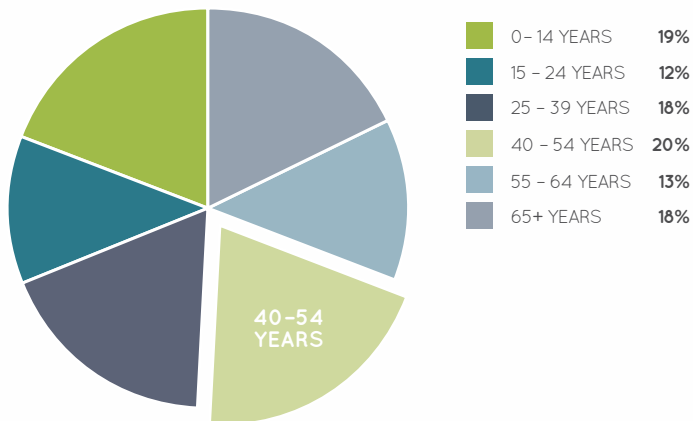

Capalaba Park has been Redland's favourite Shopping Centre since 1981. Anchored by four major retailers, the Centre is home to 110 stores, with a large number of national retailers.

The Centre has a strong tenancy mix, including fashion, retail services, fresh food and catering. With the addition of ALDI (opening mid-2024), 'The Park' is well positioned as the best retail offering in The Redlands.

AGE PROFILE

KEY FEATURES

110

NUMBER OF RETAILERS

228m

TOTAL ANNUAL SALES (\$)

34,980

GROSS LEASABLE AREA (M2)