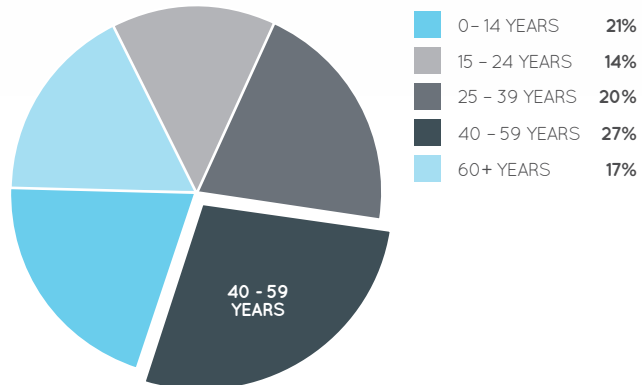

KEY FEATURES

165

NUMBER OF RETAILERS*

351m

TOTAL ANNUAL SALES (\$)*

58,821

GROSS LEASABLE AREA (M2)*

2,578