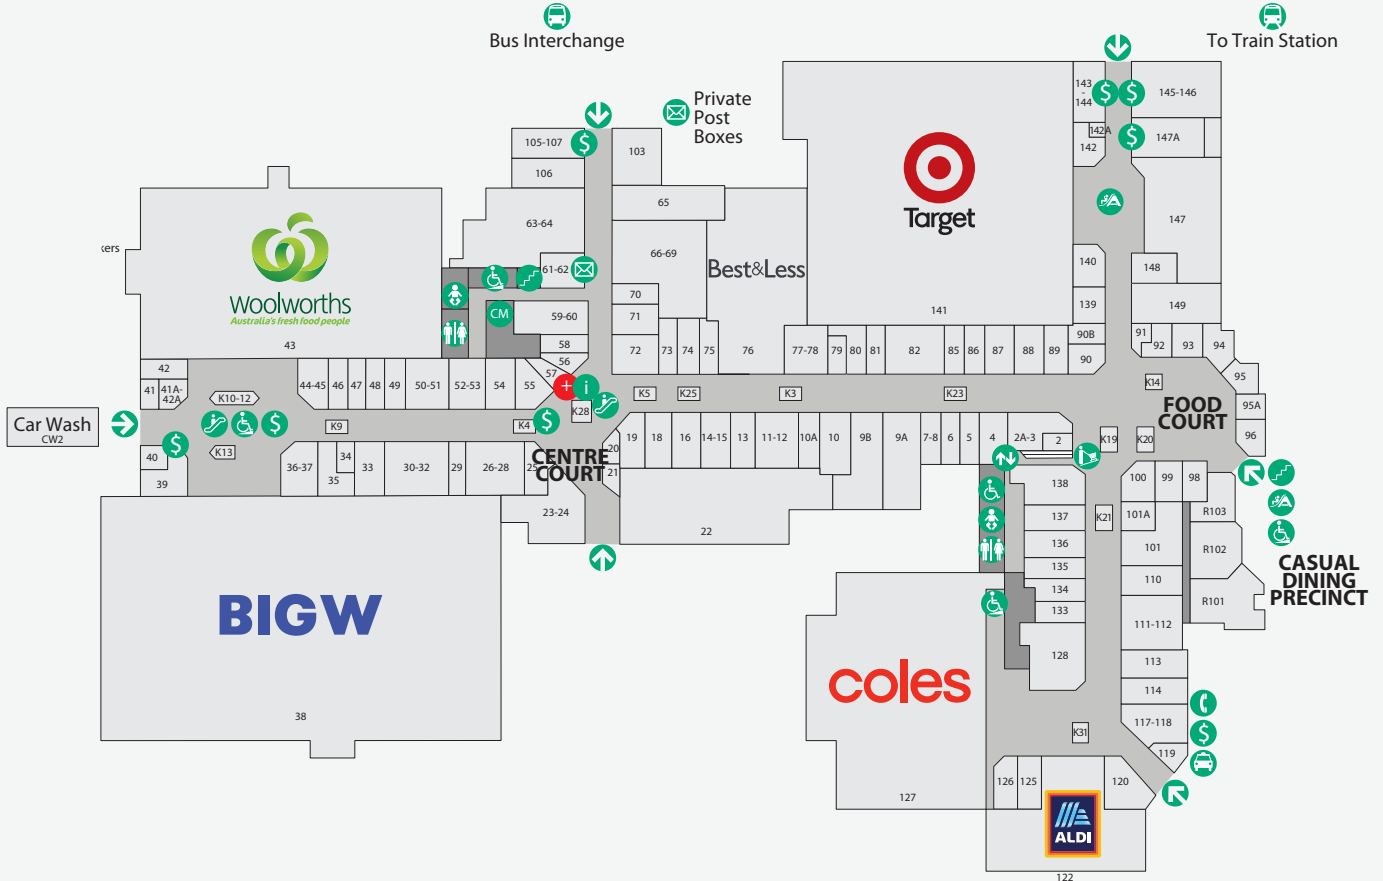

mycar
Tyre & Auto

GROUND LEVEL