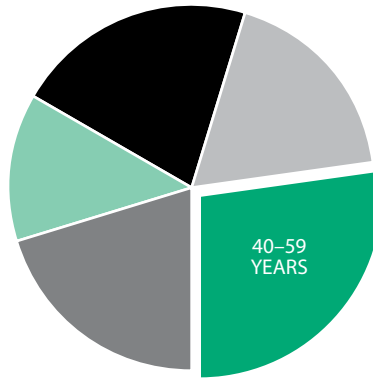

**Strathpine Centre** is located in the thriving Moreton Bay region & just 23km from the Brisbane CBD; strategically positioned to cater to a diverse population of predominantly families.

A vibrant hub for family friendly convenience, entertaining and dining with a 350-seat food court, entertainment precinct on level 1, plus all three major supermarkets, Big W, Target & 130+ specialty stores.

## AGE PROFILE

0-14 YEARS	21%
15-24 YEARS	13%
25-39 YEARS	20%
40-59 YEARS	27%
60+ YEARS	18%