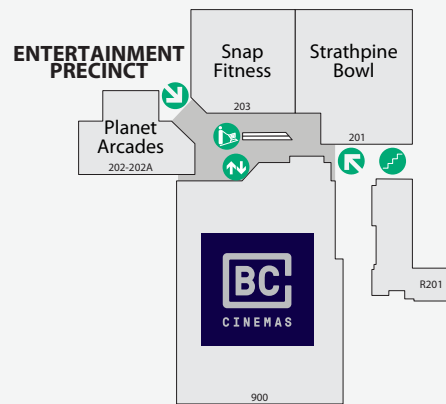

## LEVEL 1

STORE	LOCATION	STORE	LOCATION	STORE	LOCATION
<b>MAJOR STORES</b>		<b>SHOP NO LEVEL</b>		<b>FOOD – DINE IN &amp; TAKEAWAY</b>	
ALDI	122 G	Boost Juice	K14 G	Skinny's	4 G
Big W	38 G	Burrito Bar	R103 G	<b>ELECTRICAL &amp; RETAIL</b>	
Coles	127 G	Chinese Grace Delights	99 G	Smart Electrical Outlet	148 G
Target	141 G	Donut King	K13 G	The Furniture Club	114 G
Woolworths	43 G	Eko Japanese	98 G	<b>JEWELLERY</b>	
<b>BANKS, CREDIT UNIONS &amp; ATMS</b>		EzyKandy	6 G	Bevilles	90 G
ANZ Bank + ATM	105-107 G	Hello Harry	R102 G	Pandora	86 G
ATMX		Indian Dhaba	95A G	Prouds the Jewellers	72 G
Commonwealth Bank + ATM	145-146 G	KFC	94 G	Shiels	2A/3 G
Heritage Bank + ATM	39 G	Molly's Corner Café	142 G	<b>LIQUOR</b>	
National Australia Bank + ATM	147A G	Muffin Break	K10-12 G	BWS	42 G
St George ATM		Origin Kebabs	95 G	Liquorland	126 G
Westpac Bank + ATM	143-144 G	Rashays	R101 G	<b>MEDICAL &amp; DENTAL</b>	
<b>BOOKS &amp; NEWSAGENTS</b>		Sharetea	K19 G	Bay Audio	41A-42A G
Nextra	36-37 G	Shingle Inn	33 G	Hearing Australia	70 G
QBD Books	50-51 G	Soul Origin	K20 G	Medicross	65 G
<b>CAR</b>		Subway	93 G	Pacific Smiles	135 G
MyCar Tyre & Auto	P1 G	Sushi Ace	K9 G	Tooth Booth	106 G
Star Car Wash	CW2 B	Sushi Dream	K31 G	<b>EYEWEAR &amp; OPTICAL</b>	
<b>CUSTOMER SERVICE</b>		Sushi Hub	91 G	OPSM	44-45 G
Centre Management	CM G	Sweet Republik	R103 G	Oscar Wylee	89 G
Concierge Desk	i G	Tasty Reef N Beef	92 G	Specsavers	111-112 G
<b>ENTERTAINMENT</b>		The Coffee Club	K28 G	<b>MOBILE PHONES &amp; TECHNOLOGY</b>	
BCC Cinemas	900 1	The Coffee Emporium	119 G	CEX	14-15 G
Planet Arcades	202-202A 1	Uno Caffè & Pizzeria	120 G	HappyTel	K23 G
Strathpine Bowl	201 1	<b>FOOD – FRESH &amp; GENERAL</b>		Leon's Tech	K5 G
<b>DISCOUNT VARIETY</b>		Strathpine Fresh Bake	125 G	Optus	101 G
Bargain Plus	63-64 G	Strathpine Fruit Barn	117-118 G	Phone Xperts	K21 G
Price Busters	22 G	<b>FOOTWEAR</b>		Telstra	138 G
<b>FASHION ACCESSORIES &amp; HANDBAGS</b>		Spendless Shoes	16 G	T-Shine Case	34 G
Lovisa	74 G	Williams	7-8 G	Vodafone	5 G
Strandbags	18 G	<b>HAIR, NAILS &amp; BEAUTY</b>		<b>PHARMACY</b>	
<b>FASHION – MEN'S</b>		Beauty Stop	85 G	Direct Chemist Outlet	128 G
Connor	11-12 G	Chi Link Massage	113 G	Priceline Pharmacy	23-24 G
Lowes	9B G	CT Nails	48 G	Wholelife Pharmacy & Healthfoods	66-69 G
<b>FASHION – MIXED</b>		Grace Beauty & Threading	25 G	<b>SERVICES &amp; COMMUNITY</b>	
Best & Less	76 G	Grace Brow Bar	K25 G	APM Employment Services	59-60 G
Colton On Mega	147 G	Happy Feet Steam Massage	81 G	Australia Post	61-62 G
Factorie	82 G	Just Cuts	79 G	Mister Minit	K3 G
Just Jeans	77-78 G	Katrina's Beauty Works	71 G	QTax	142A G
Surf Dive 'N Ski	9A G	King Scissors Barber	2 G	Unicorn Piercing Professionals	56 G
<b>FASHION – WOMEN'S</b>		Kombi Cutters	49 G	<b>TOYS &amp; GAMES</b>	
Ally Fashion	26-28 G	Magic Brows & Beauty	90B G	EB Games	137 G
Autograph	54 G	Spring Massage	47 G	NowTrending	110 G
Bras N Things	88 G	Nails Club	139 G	<b>TRAVEL</b>	
I Fashion Boutique	10 G	S + S Hair & Beauty	140 G	Flight Centre	101A G
Millers	10A G	SILK Laser Clinics	73 G	Helloworld Travel	58 G
Noni B	80 G	Stefan	29 G	Travelex	K4 G
Pink Lotus	75 G	<b>HEALTH &amp; FITNESS</b>			
Rockmans	87 G	Snap Fitness	203 1		
Suzanne Grae	52-53 G	Studio Pilates	103 G		
		<b>HOMEWARES &amp; GIFTS</b>			
		Abode Junction	149 G		
		Dusk	35 G		
		Kaisercraft	30-32 G		
		Manchester Importer Outlet	136 G		
		Robins Kitchen	57 G		