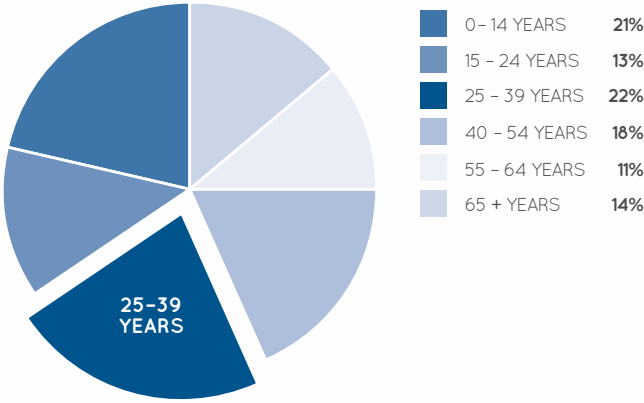

AGE PROFILE

KEY FEATURES

47	141m	20,719	1,257	2.7m
NUMBER OF RETAILERS	TOTAL ANNUAL SALES ($)	GROSS LEASABLE AREA (M2)	CAR PARKS 1,025 ARE UNDERCOVER	ANNUAL CUSTOMER VISITS

MAJORS

- WOOLWORTHS
- BIG W

DEMOGRAPHICS

YOUNG FAMILIES,
BLUE COLLAR
WORKERS

111,455

MARKET

TRADE AREA POPULATION