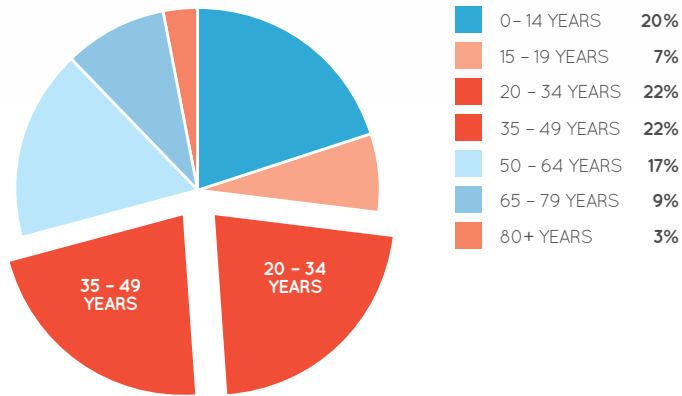

AGE PROFILE

KEY FEATURES

63

NUMBER OF RETAILERS

249M

TOTAL ANNUAL SALES (\$)

36,385

GROSS LEASABLE AREA (M2)