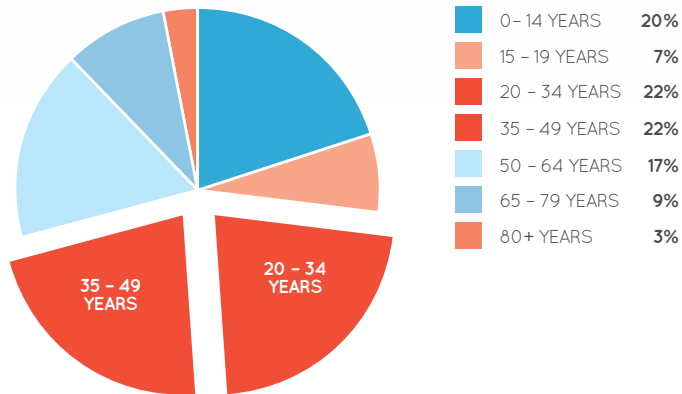

AGE PROFILE

KEY FEATURES

63

NUMBER OF RETAILERS

250M

TOTAL ANNUAL SALES (\$)

36,385

GROSS LEASABLE AREA (M2)