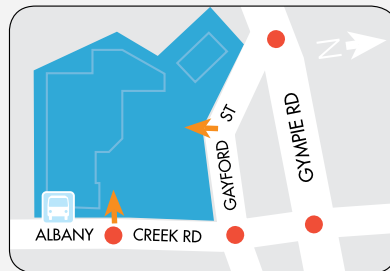

LEASING ENQUIRIES

TIM CLAYTON Retail Leasing Manager
M 0437 194 896
E tim.clayton@retailfirst.com.au

ASPLEY HYPERMARKET CENTRE MANAGEMENT
P 07 3862 7222
E aspley@retailfirst.com.au