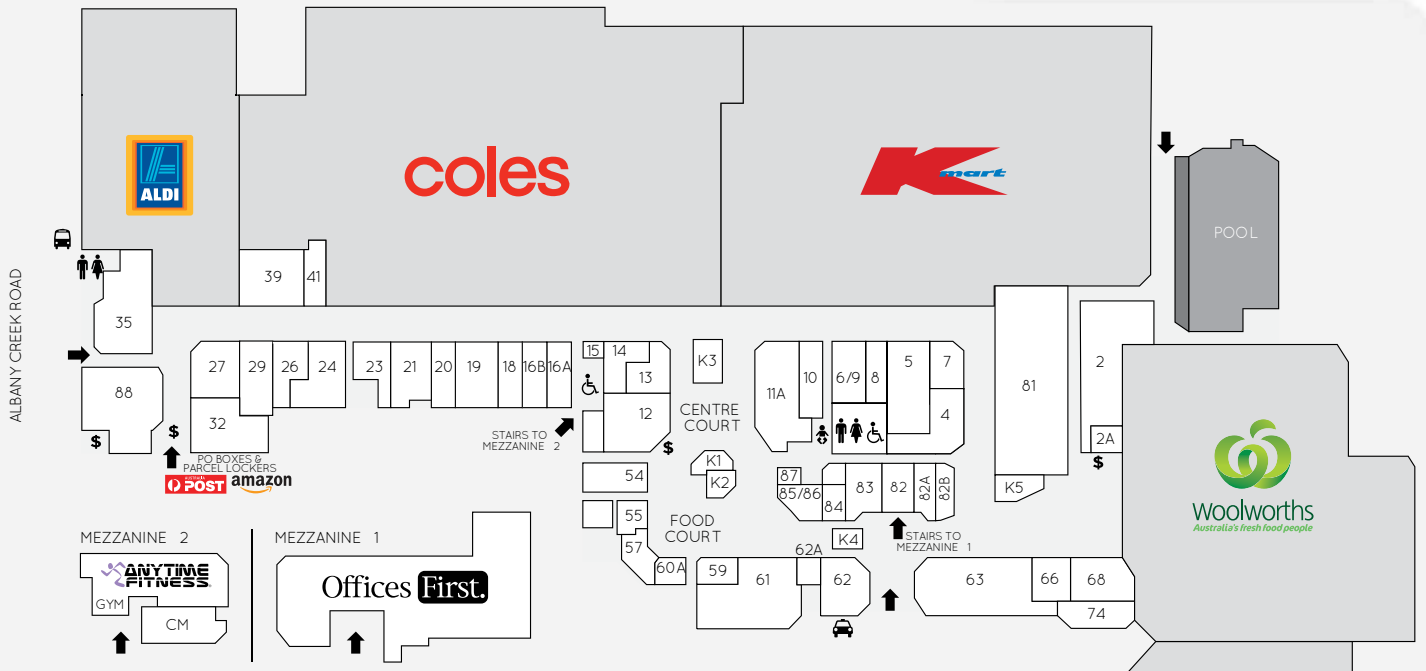

1,729

CAR PARKS
611 ARE UNDERCOVER

4.1M

ANNUAL CUSTOMER VISITS

MAJORS

- COLES
- KMART
- WOOLWORTHS
- ALDI

DEMOGRAPHICS

HIGH INCOME AND MIDDLE CLASS FAMILIES, GROCERY AND CONVENIENCE SHOPPERS

MARKET

125,800

TRADE AREA POPULATION

- Toilets
- Disabled Toilet
- Parent's Room
- Taxi Rank
- Bus Interchange
- ATM
- CM** Centre Mgmt

STORE LOCATION

MAJORS

ALDI	M3
Coles	M1
Kmart	M2
Woolworths	M4

FASHION

FOOTWEAR

Ricardo's Shoes	19
-----------------	----

FRESH FOOD

Bakers Delight	23
BWS	68
Burlington BBQ	81
Liquorland	62
Sunlit Asian Supermarket	81
Taste of Shanghai	81
Top Spot Fruit Mart	24

GENERAL

Artie's Music	35
Bob Jane T-Marts	T2/T3
Dr Phone	K4
EB Games	27
Envirobank	Carpark
Flight Centre	13
Green Trees Plant Nursery	94
Kangaroo Mobile	K3
Mr Toys Toyworld	T1

STORE LOCATION

Nextra Aspley Hypermarket	11A
Wattyl Paint Centre	T4

HAIR AND BEAUTY

Fashion Nails	6/9
Go Cutt	62A
Mancave Barbershop	85/86
Rose Nails	84
Royal Beauty	54
S+S Hair and Beauty	82A
Stefan	20

HEALTH AND MEDICAL