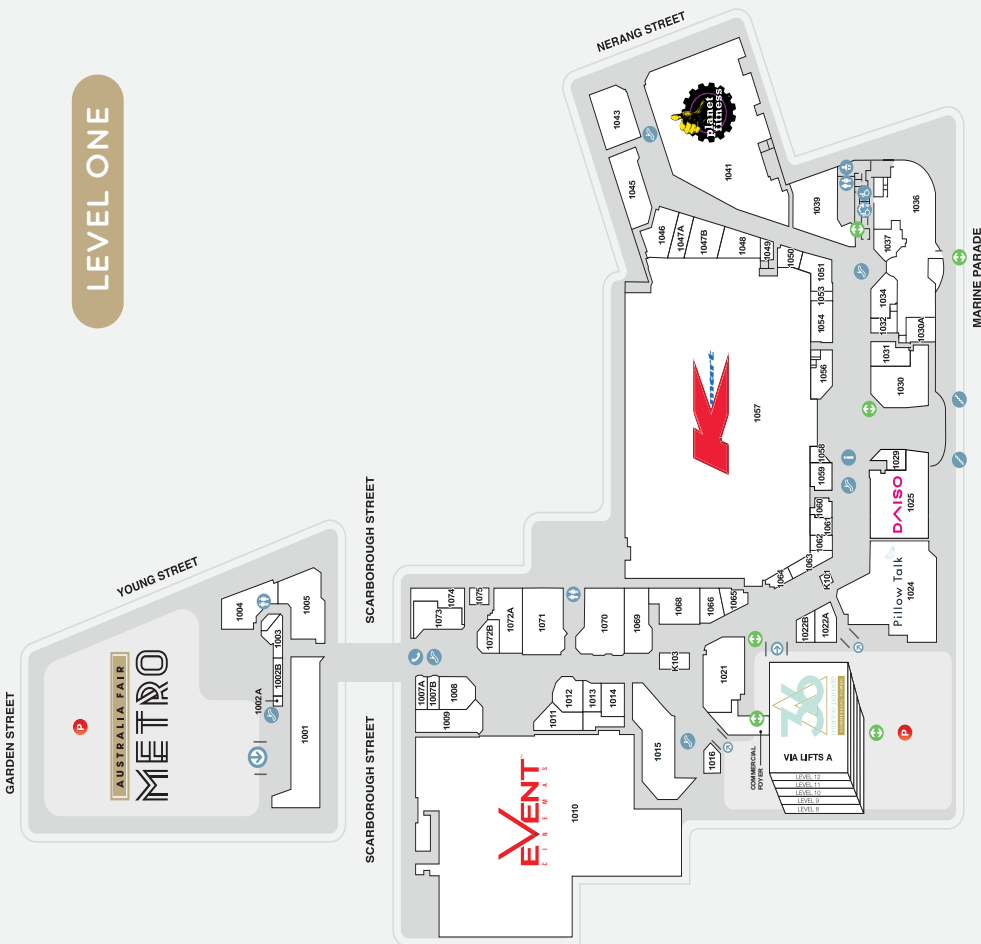

GROUND LEVEL

- Parking
- Toilets
- Lifts
- Entry
- Stairs
- Escalators
- Paustation
- Customer Service
- Disabled Toilets
- Parents Room
- Adult Change Room
- Taxi
- ATM
- EV Charging
- 36 Marine Pde

LEVEL ONE

LEVEL FOUR

BASEMENT

42 MARINE PARADE, SOUTHPORT QLD 4215 | P (07) 555 666 00

WWW.AUSTRALIAFAIR.COM.AU

WWW.AUSTRALIAFAIRMETRO.COM.AU

Retail First.