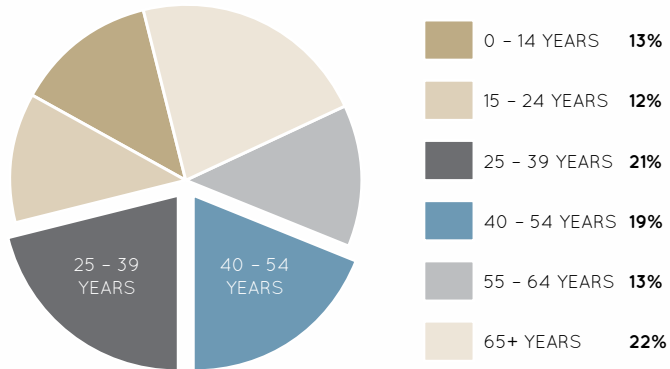

AGE PROFILE

Australia Fair is the shopping hub of the Gold Coast CBD, providing an appealing mix of retail, leisure and entertainment.

With the evolution of the official Southport CBD and an associated boost in local economic indicators, Australia Fair is capitalising on its central location to leverage incredible retail opportunities for those who share the vision in establishing themselves in a progressive, urban city centre.

KEY FEATURES

221

NUMBER OF RETAILERS*

262m

TOTAL ANNUAL SALES (\$)*

54,857

GROSS LEASABLE AREA (M2)*

2,111