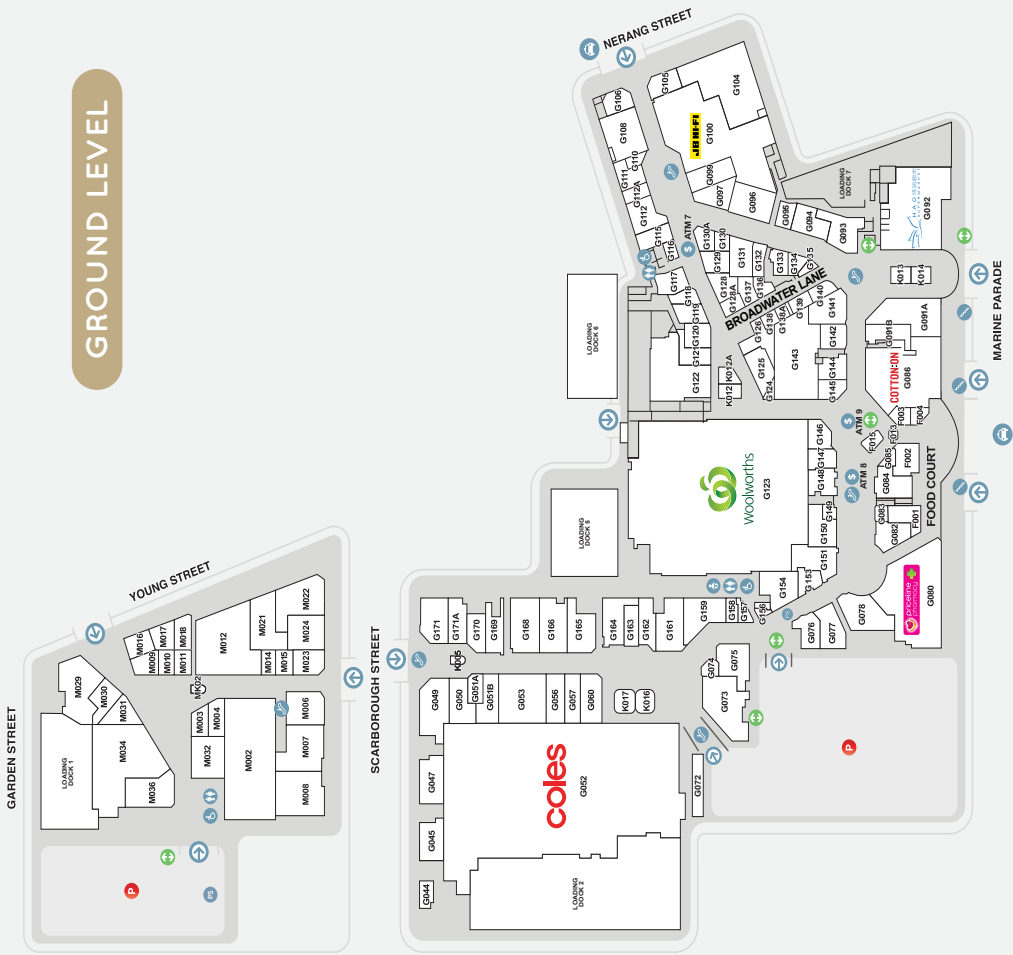

CAR PARKS*

12.1m

ANNUAL CUSTOMER VISITS*

MAJORS

- COLES
- WOOLWORTHS
- KMART
- EVENT CINEMAS

DEMOGRAPHICS

CBD WORKERS, STUDENTS, YOUNG FAMILIES, SENIORS, ASIAN MARKET, TOURISTS

MARKET

171,191

MAIN TRADE AREA POPULATION

GROUND LEVEL

- Parking
- Toilets
- Lifts
- Entry
- Stairs
- Escalators
- Paustation
- Customer Service
- Disabled Toilets
- Parents Room
- Adult Change Room
- Taxi
- ATM
- EV Charging
- 36 Marine Pde