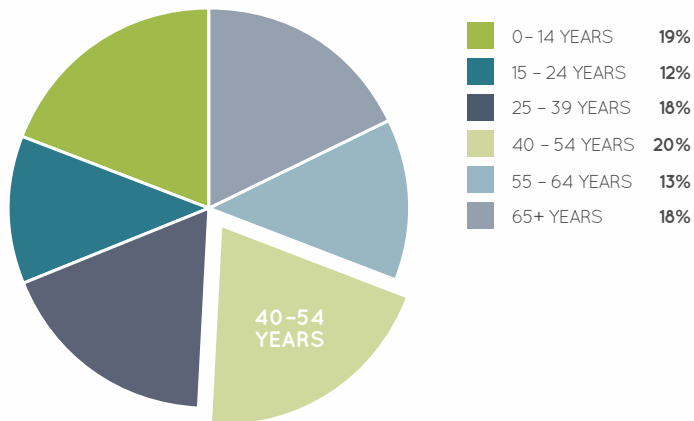

**Capalaba Park** has been Redland's favourite Shopping Centre since 1981. Anchored by four major retailers, the Centre is home to 110 stores, with a large number of national retailers.

The Centre has a strong tenancy mix, including fashion, retail services, fresh food and catering. With the addition of ALDI (opening soon), 'The Park' is well positioned as the best retail offering in The Redlands.

### AGE PROFILE