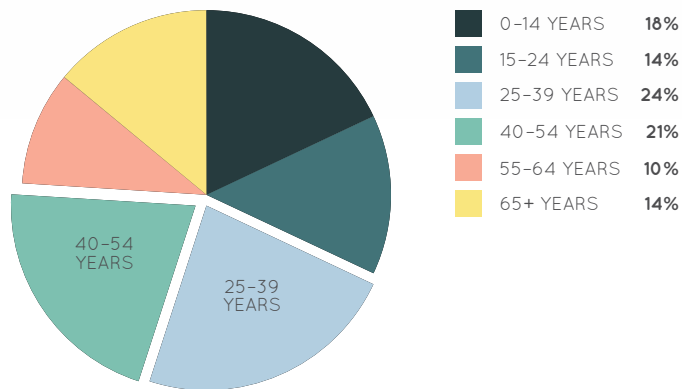

## KEY FEATURES

43

NUMBER OF RETAILERS

140.9m

TOTAL ANNUAL SALES (\$)

12,303

GROSS LEASABLE AREA (M2)

1,140

## DEMOGRAPHICS

YOUNG AND MIDDLE AGE FAMILIES, SENIORS, CONVENIENCE SHOPPERS

MARKET

79,179

TRADE AREA POPULATION