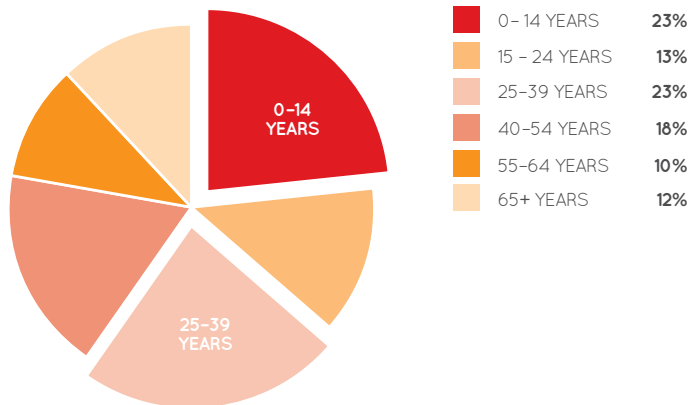

AGE PROFILE

KEY FEATURES

84

NUMBER OF RETAILERS

181.8m

TOTAL ANNUAL SALES (\$)

40,950

GROSS LEASABLE AREA (M2)