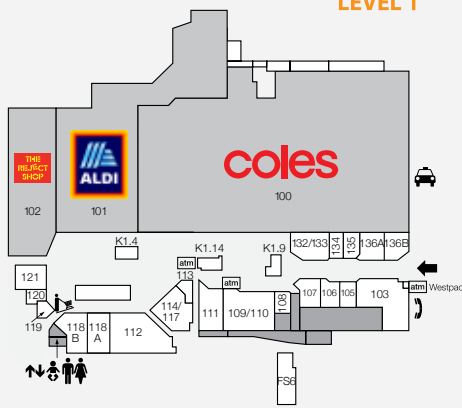

1,955

CAR PARKS
561 ARE UNDERCOVER

3.7m

ANNUAL CUSTOMER VISITS

MAJORS

- COLES • ALDI
- BIG W • KMART • CINEPLEX

DEMOGRAPHICS

STRONG FAMILY MARKET,
HIGH PROPORTION
OF UNDER 14s

MARKET

136,838

TRADE AREA POPULATION

LEVEL 1

LEVEL 2

LEVEL 3

- ➔ Entry/Exit
- ♿ Disabled Toilets
- ♀ Female Toilets
- ♂ Male Toilets
- 👤 Parents Room
- ⬆️ Lift
- 🚶 Travelator
- 🪜 Escalator
- 🏢 CM Centre Management
- 🚗 Taxi Rank
- 🚌 Bus Station
- ☎ Play Phone
- 🏧 ATM
- 📧 PO Boxes
- 👮 Police

STORE	STORE NO.	STORE	STORE NO.
MAJORS			
Aldi	101	Boost Juice	K2.16
Best & Less	214	Cafe Pegasus	K1.9
Big W	200	Chopstix	K2.14
Choice the Discount Store	341	Donut King	K3.18
Cineplex	400	Fusion Takeaway	113
Coles	100	Go Vita	114/117
Cotton On	317	Haeduri Chicken	332
Kmart	300	KFC (outside centre)	FS1
Rebel	500	Little Red Dumpling	327
The Reject Shop	102	McDonald's	219
BANKS & FINANCIAL			
ANZ Bank	205	Origin Kebabs	220
Westpac	103	Rashays	328
CAFÉS & DINING			
Amigos Cafe	217	Shikii Sushi & Teppanyaki	334
Asian Delight	218	Subway	329
		Sunshine Takeaway	K1.4
		Sushi Paradise	K2.8
		Thai Chuan Chim	330B