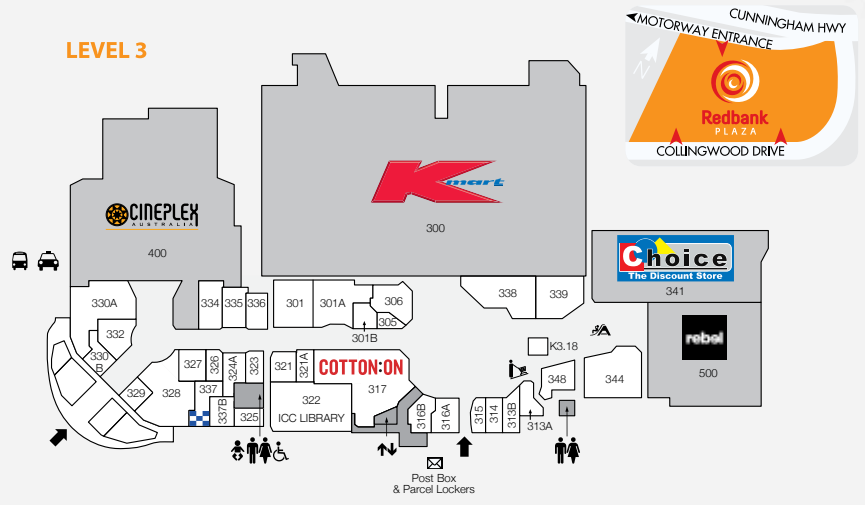

1,955

CAR PARKS
561 ARE UNDERCOVER

3.7m

ANNUAL CUSTOMER VISITS

MAJORS

- COLES • ALDI
- BIG W • KMART • CINEPLEX

DEMOGRAPHICS

STRONG FAMILY MARKET,
HIGH PROPORTION
OF UNDER 14s

MARKET

136,838

TRADE AREA POPULATION

LEVEL 1

LEVEL 2

LEVEL 3

- ➔ Entry/Exit
- ♿ Disabled Toilets
- ♀ Female Toilets
- ♂ Male Toilets
- 👤 Parents Room
- ⬆️ Lift
- 🚶 Travelator
- 🪜 Escalator
- 🏢 CM Centre Management
- 🚗 Taxi Rank
- 🚌 Bus Station
- ☎ Play Phone
- 🏧 ATM
- 📧 PO Boxes
- 👮 Police

STORE	STORE NO.	STORE	STORE NO.
MAJORS			
Aldi	101	Boost Juice	K2.16
Best & Less	214	Cafe Pegasus	K1.9
Big W	200	Chopstix	K2.14
Choice the Discount Store	341	Donut King	K3.18
Cineplex	400	Fusion Takeaway	113
Coles	100	Go Vita	114/117
Cotton On	317	Haeduri Chicken	332
Kmart	300	KFC (outside centre)	FS1
Rebel	500	Little Red Dumpling	327
The Reject Shop	102	McDonald's	219
BANKS & FINANCIAL			
ANZ Bank	205	Origin Kebabs	220
Westpac	103	Rashays	328
CAFÉS & DINING			
Amigos Cafe	217	Shikii Sushi & Teppanyaki	334
Asian Delight	218	Subway	329
		Sunshine Takeaway	K1.4
		Sushi Paradise	K2.8
		Thai Chuan Chim	330B