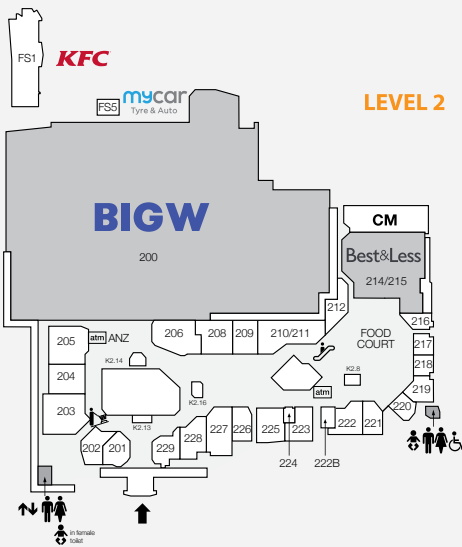

1,955

CAR PARKS
561 ARE UNDERCOVER

3.7m

ANNUAL CUSTOMER VISITS

MAJORS

- COLES • ALDI
- BIG W • KMART • CINEPLEX

DEMOGRAPHICS

STRONG FAMILY MARKET,
HIGH PROPORTION
OF UNDER 14s

MARKET

136,838

TRADE AREA POPULATION

LEVEL 1

LEVEL 2

LEVEL 3

- ➔ Entry/Exit
- ♿ Disabled Toilets
- ♀ Female Toilets
- ♂ Male Toilets
- 👤 Parents Room
- ⬆️ Lift
- 🚶 Travelator
- 🪜 Escalator
- 🏢 CM Centre Management
- 🚗 Taxi Rank
- 🚌 Bus Station
- ☎ Play Phone
- 🏧 ATM
- 📧 PO Boxes
- 👮 Police

STORE	STORE NO.	STORE	STORE NO.
MAJORS			
Aldi	101	Boost Juice	K2.16
Best & Less	214	Cafe Pegasus	K1.9
Big W	200	Chopstix	K2.14
Choice the Discount Store	341	Donut King	K3.18
Cineplex	400	Fusion Takeaway	113
Coles	100	Go Vita	114/117
Cotton On	317	Haeduri Chicken	332
Kmart	300	KFC (outside centre)	FS1
Rebel	500	Little Red Dumpling	327
The Reject Shop	102	McDonald's	219
BANKS & FINANCIAL			
ANZ Bank	205	Origin Kebabs	220
Westpac	103	Rashays	328
CAFÉS & DINING			
Amigos Cafe	217	Shikii Sushi & Teppanyaki	334
Asian Delight	218	Subway	329
		Sunshine Takeaway	K1.4
		Sushi Paradise	K2.8
		Thai Chuan Chim	330B