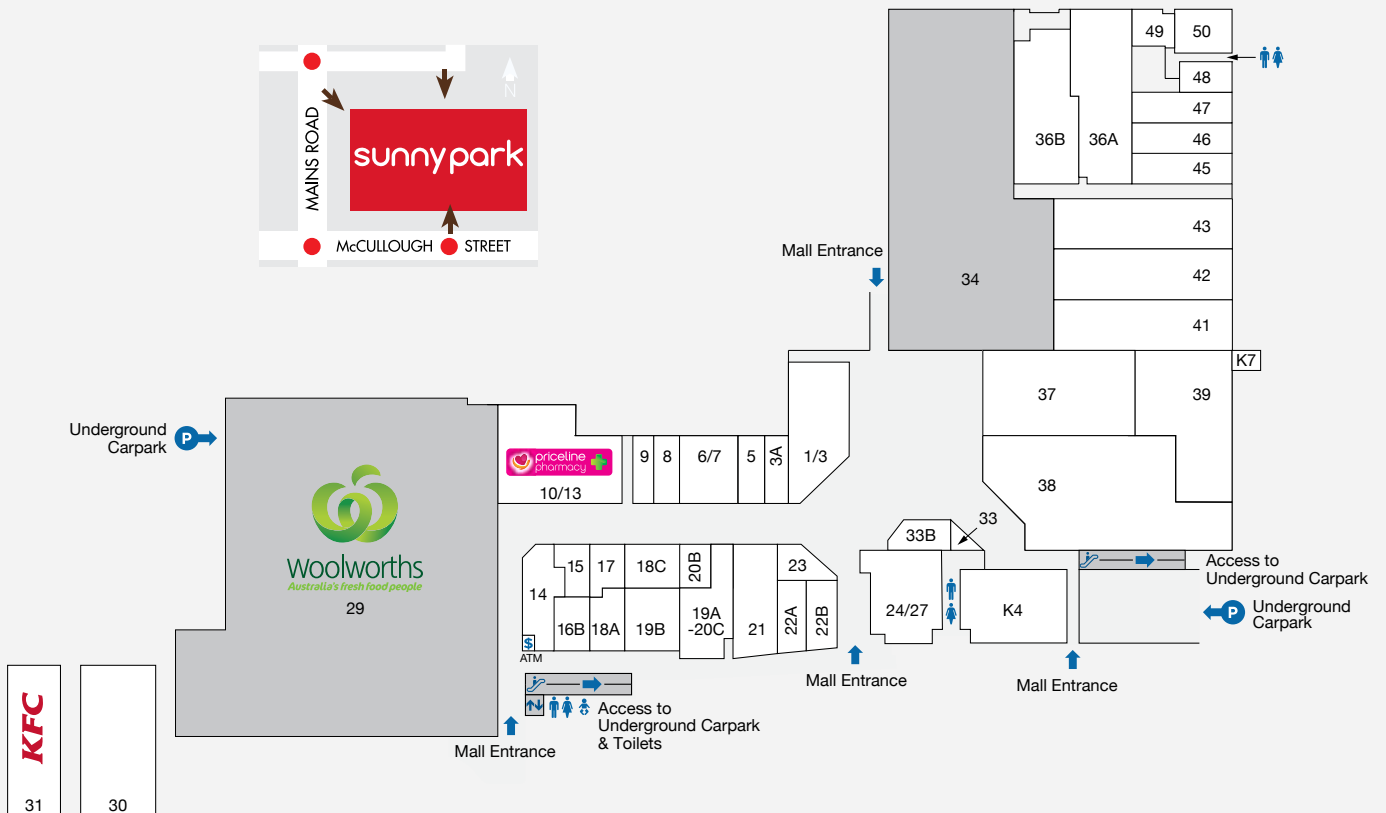

## DEMOGRAPHICS

MIDDLE-HIGH INCOME FAMILIES,  
YOUNG INDEPENDENTS, RETIREES

MARKET

117,577

TRADE AREA POPULATION

STORE	STORE NO.	STORE	STORE NO.	STORE	STORE NO.
<b>MAJORS</b>		Ramen Champion	50	<b>HAIR &amp; BEAUTY</b>	
Asian Supermarket	34	Ren Yakiniku	45	AGIO Hair	22B
Woolworths	29	Seafood Hot Pot Buffet	41	Better You Beauty	18A
<b>FOOD - EAT IN &amp; TAKEAWAY</b>		Southside Bistro	49	Go Cutt	20B
Apandim Uyghyr	46	That Viet Place	48	L&V Hair & Beauty	33B
Fortune Well	42	Top-Up Take Away	17 & 9	<b>JEWELLERY</b>	
Glamorous Wok	K4	<b>HOMEWARES &amp; GIFTS</b>		Amritlal Dhanak Jewellers	8
Golden Kingdom	19A/20C	eJoy Electronics	37	<b>SELECTED SPECIALTY STORES</b>	
Hana Zushi	24/27	<b>HEALTH, MEDICAL &amp; OPTICAL</b>		Mojo Karaoke	30
Just Dumpling	47	AuGo Warehouse	6/7	Sunny Park Newsagency	14
KFC	31	Beijing Tong Ren Tang	21	<b>SERVICES</b>	
Luo's Place	43	Buy Go	5	Containers for Change	CFC
Milki Desserts	23	Priceline	10/13	Keep Fitness	36A
Mui G	22A	Tin Wong Optometrists	3A	KLS Legal Practitioners	16B
Orange Tea	K7	by George and Matilda Eyecare	19	Queensland Taiwan Centre Inc.	36B
Parkland Restaurant	38	Sunny Park Medical Centre			