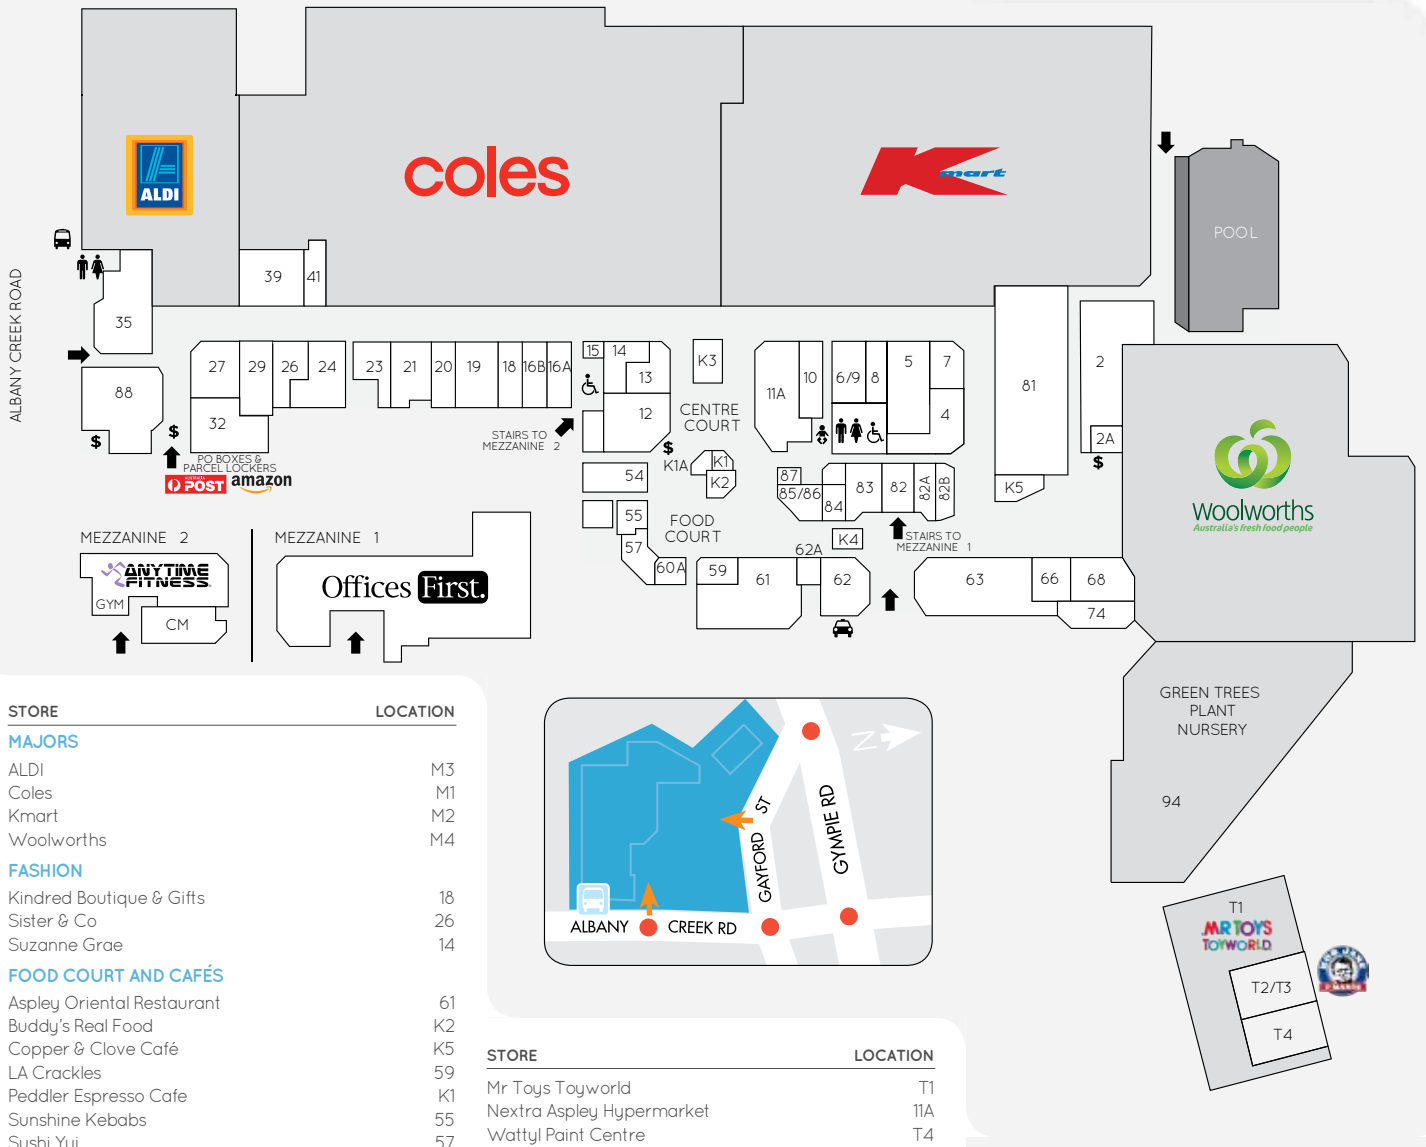

### DEMOGRAPHICS

HIGH INCOME AND MIDDLE CLASS FAMILIES, GROCERY AND CONVENIENCE SHOPPERS

MARKET

125,800

TRADE AREA POPULATION

- Toilets
- Disabled Toilet
- Parent's Room
- Taxi Rank
- Bus Interchange
- ATM
- CM** Centre Mgmt

**STORE LOCATION**

STORE	LOCATION
<b>MAJORS</b>	
ALDI	M3
Coles	M1
Kmart	M2
Woolworths	M4

FASHION	LOCATION
Kindred Boutique & Gifts	18
Sister & Co	26
Suzanne Grae	14

FOOD COURT AND CAFÉS	LOCATION
Aspley Oriental Restaurant	61
Buddy's Real Food	K2
Copper & Clove Café	K5
LA Crackles	59
Peddler Espresso Cafe	K1
Sunshine Kebabs	55
Sushi Yui	57
WOW Banh Mi	60A

FOOTWEAR	LOCATION
Ricardo's Shoes	19

FRESH FOOD	LOCATION
Bakers Delight	23
BWS	68
Burlington BBQ	81
Liquorland	62
Sunlit Asian Supermarket	81
Taste of Shanghai	81
Top Spot Fruit Mart	24

GENERAL	LOCATION
Artie's Music	35
Bob Jane T-Marts	T2/T3
Dr Phone	K4
EB Games	27
Envirobank	Carpark
Flight Centre	13
Green Trees Plant Nursery	94
Kangaroo Mobile	K3

STORE	LOCATION
Mr Toys Toyworld	T1
Nextra Aspley Hypermarket	11A
Wattyl Paint Centre	T4

HAIR AND BEAUTY	LOCATION
Fashion Nails	6/9
Go Cutt	62A
Mancave Barbershop	85/86
Rose Nails	84
Royal Beauty	54
S+S Hair and Beauty	82A
Stefan	20