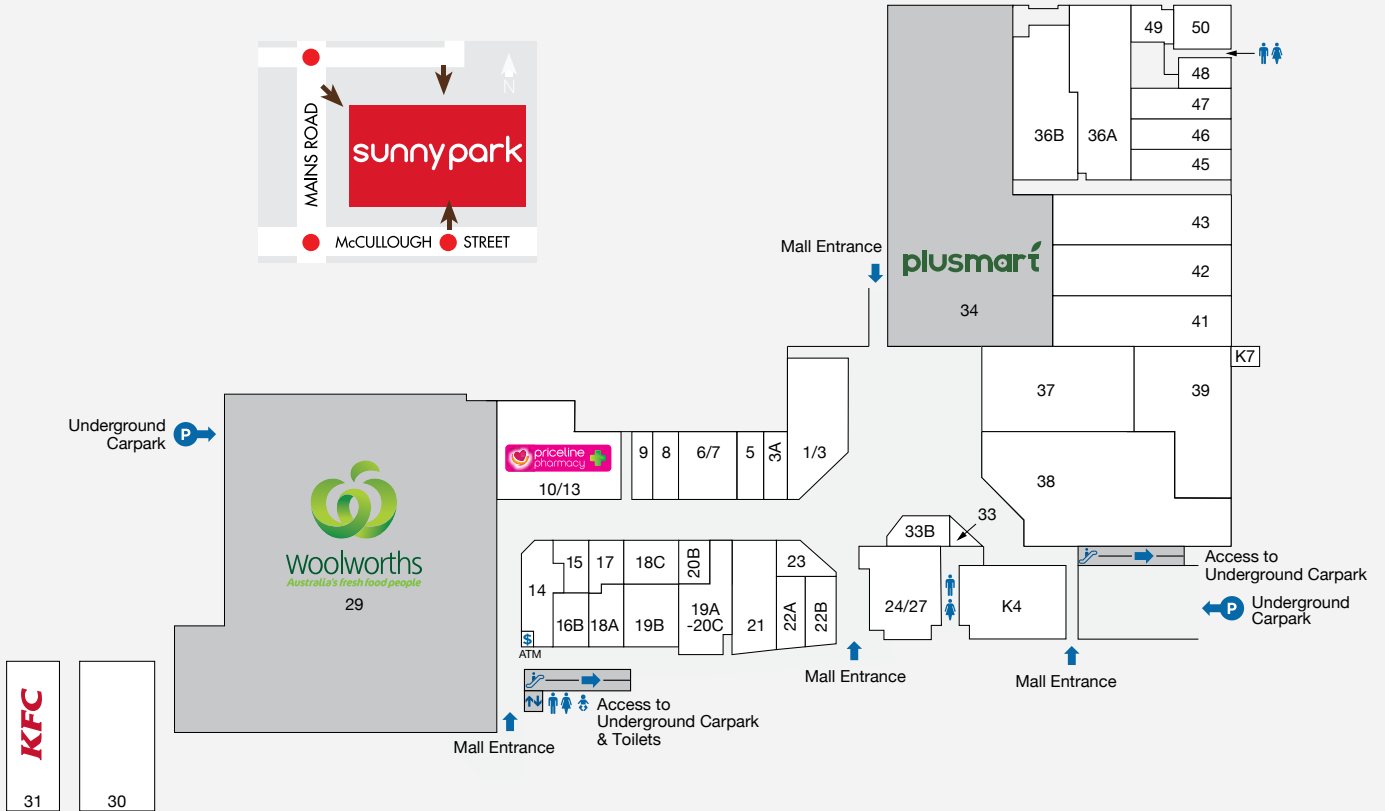

## DEMOGRAPHICS

MIDDLE-HIGH INCOME FAMILIES,  
YOUNG INDEPENDENTS, RETIREES

MARKET

117,577

TRADE AREA POPULATION

STORE	STORE NO.	STORE	STORE NO.	STORE	STORE NO.
<b>MAJORS</b>		Ramen Champion	50	<b>HAIR &amp; BEAUTY</b>	
Plusmart	34	Ren Yakiniku	45	AGIO Hair	22B
Woolworths	29	Seafood Hot Pot Buffet	41	Better You Beauty	18A
<b>FOOD - EAT IN &amp; TAKEAWAY</b>		Southside Bistro	49	Go Cutt	20B
Apandim Uyghyr	46	That Viet Place	48	L&V Hair & Beauty	33B
Fortune Well	42	Top-Up Take Away	17 & 9	<b>JEWELLERY</b>	
Glamorous Wok	K4	<b>HEALTH, MEDICAL &amp; OPTICAL</b>		Amritlal Dhanak Jewellers	8
Golden Kingdom	19A/20C	AuGo Warehouse	6/7	<b>SELECTED SPECIALTY STORES</b>	
Hana Zushi	24/27	Beijing Tong Ren Tang	21	Mojo Karaoke	30
KFC	31	Buy Go	5	Sunny Park Newsagency	14
Luo's Place	43	Priceline	10/13	<b>SERVICES</b>	
Milki Desserts	23	Tin Wong Optometrists	3A	Containers for Change	CFC
Mui G	22A	by George and Matilda Eyecare	19	Keep Fitness	36A
Orange Tea	K7	Sunny Park Medical Centre		KLS Legal Practitioners	16B
Parkland Restaurant	38			Queensland Taiwan Centre Inc.	36B