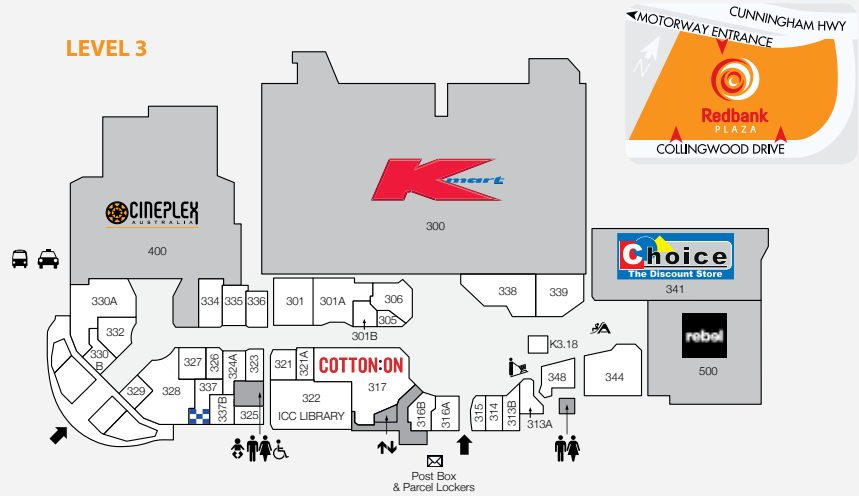

1,955

CAR PARKS
561 ARE UNDERCOVER

3.7m

ANNUAL CUSTOMER VISITS

MAJORS

- COLES • ALDI
- BIG W • KMART • CINEPLEX

DEMOGRAPHICS

STRONG FAMILY MARKET,
HIGH PROPORTION
OF UNDER 14s

MARKET

136,838

TRADE AREA POPULATION

LEVEL 1

LEVEL 2

LEVEL 3

- ➔ Entry/Exit
- ♿ Disabled Toilets
- ♀ Female Toilets
- ♂ Male Toilets
- 👤 Parents Room
- ⬆️ Lift
- 🚶 Travelator
- 🪜 Escalator
- CM Centre Management
- 🚗 Taxi Rank
- 🚌 Bus Station
- ☎ Play Phone
- atm ATM
- 📧 PO Boxes
- 👮 Police

STORE	STORE NO.	STORE	STORE NO.
MAJORS			
Aldi	101	Boost Juice	K2.16
Best & Less	214	Cafe Pegasus	K1.9
Big W	200	Chopstix	K2.14
Choice the Discount Store	341	Donut King	K3.18
Cineplex	400	Fusion Takeaway	113
Coles	100	Go Vita	114/117
Cotton On	317	Haeduri Chicken	332
Kmart	300	Little Red Dumpling	327
Rebel	500	McDonald's	219
The Reject Shop	102	Origin Kebabs	220
BANKS & FINANCIAL			
ANZ Bank	205	Rashays	328
Westpac	103	Shikii Sushi & Teppanyaki	334
CAFÉS & DINING			
Amigos Cafe	217	Subway	329
Asian Delight	218	Sunshine Takeaway	K1.4
		Sushi Paradise	K2.8
		Thai Chuan Chim	330B