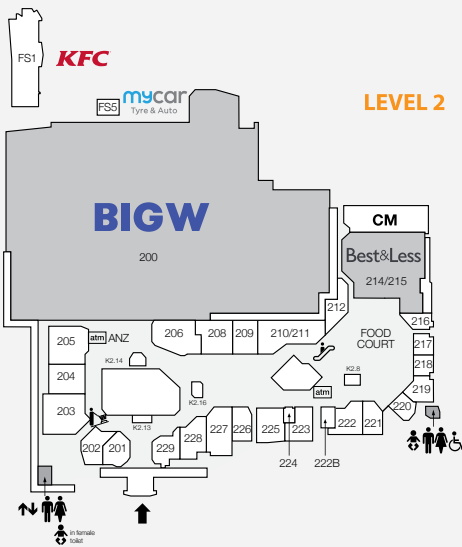

1,955

CAR PARKS
561 ARE UNDERCOVER

3.7m

ANNUAL CUSTOMER VISITS

MAJORS

- COLES • ALDI
- BIG W • KMART • CINEPLEX

DEMOGRAPHICS

STRONG FAMILY MARKET,
HIGH PROPORTION
OF UNDER 14s

MARKET

136,838

TRADE AREA POPULATION

LEVEL 1

LEVEL 2

LEVEL 3

- ➔ Entry/Exit
- ♿ Disabled Toilets
- ♀ Female Toilets
- ♂ Male Toilets
- 👤 Parents Room
- ⬆️ Lift
- 🚶 Travelator
- 🪜 Escalator
- CM Centre Management
- 🚗 Taxi Rank
- 🚌 Bus Station
- ☎ Play Phone
- atm ATM
- 📧 PO Boxes
- 👮 Police

STORE	STORE NO.	STORE	STORE NO.
MAJORS			
Aldi	101	Boost Juice	K2.16
Best & Less	214	Cafe Pegasus	K1.9
Big W	200	Chopstix	K2.14
Choice the Discount Store	341	Donut King	K3.18
Cineplex	400	Fusion Takeaway	113
Coles	100	Go Vita	114/117
Cotton On	317	Haeduri Chicken	332
Kmart	300	Little Red Dumpling	327
Rebel	500	McDonald's	219
The Reject Shop	102	Origin Kebabs	220
BANKS & FINANCIAL			
ANZ Bank	205	Rashays	328
Westpac	103	Shikii Sushi & Teppanyaki	334
CAFÉS & DINING			
Amigos Cafe	217	Subway	329
Asian Delight	218	Sunshine Takeaway	K1.4
		Sushi Paradise	K2.8
		Thai Chuan Chim	330B