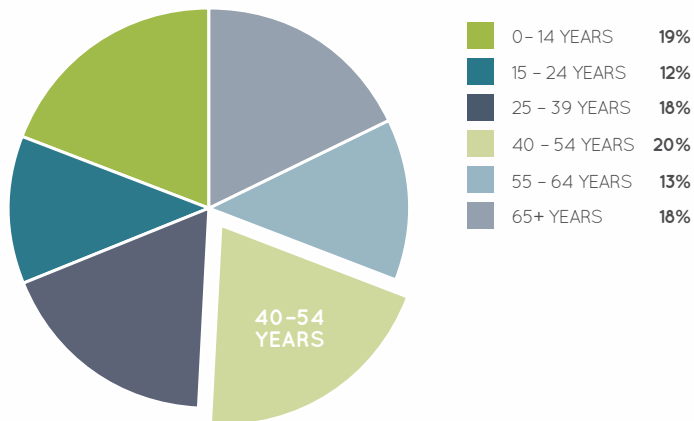

Capalaba Park has been Redland's favourite Shopping Centre since 1981. Anchored by five major retailers, the Centre is home to 110 stores, with a large number of national retailers.

The Centre has a strong tenancy mix, including fashion, retail services, fresh food and catering. With the addition of ALDI, 'The Park' is now positioned as the best retail offering in The Redlands.

AGE PROFILE

KEY FEATURES

110

NUMBER OF RETAILERS

242m

TOTAL ANNUAL SALES (\$)

34,908

GROSS LEASABLE AREA (M2)