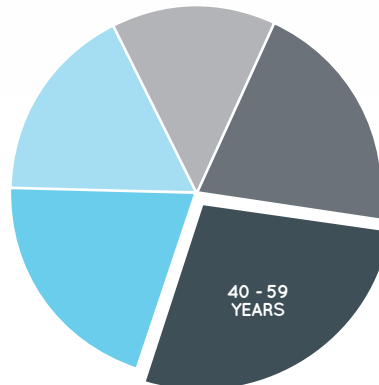

KEY FEATURES

168

NUMBER OF RETAILERS*

347m

TOTAL ANNUAL SALES (\$)*

58,928

GROSS LEASABLE AREA (M2)*

2,578