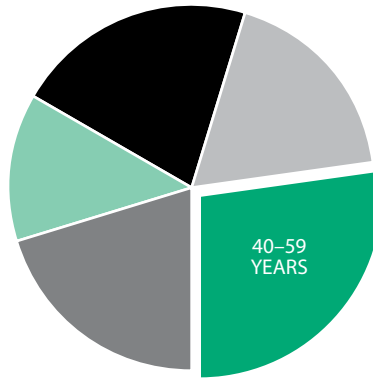

Strathpine Centre is located in the thriving Moreton Bay region & just 23km from the Brisbane CBD; strategically positioned to cater to a diverse population of predominantly families.

A vibrant hub for family friendly convenience, entertaining and dining with a 350-seat food court, entertainment precinct on level 1, plus all three major supermarkets, Big W, Target & 130+ specialty stores.

AGE PROFILE

0-14 YEARS	21%
15-24 YEARS	13%
25-39 YEARS	20%
40-59 YEARS	27%
60+ YEARS	18%

KEY FEATURES

139

NUMBER OF RETAILERS

262m

TOTAL ANNUAL SALES (\$)

47,221