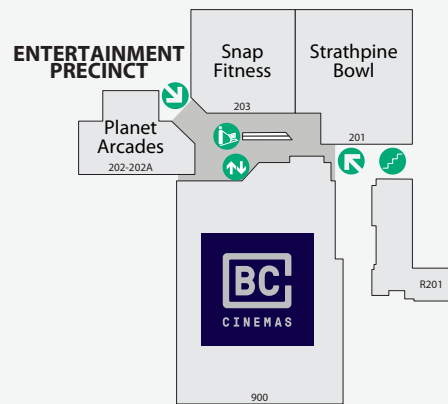

LEVEL 1

STORE	LOCATION	STORE	LOCATION	STORE	LOCATION
MAJOR STORES		SHOP NO LEVEL		FOOD – DINE IN & TAKEAWAY	
ALDI	122 G	Boost Juice	K14 G	Manchester Importer Outlet	136 G
Big W	38 G	Brooklyn Donuts	K18 G	Robins Kitchen	57 G
Coles	127 G	Burrito Bar	R103 G	Skinny's	4 G
Target	141 G	Carve It Up	92 G	ELECTRICAL & RETAIL	
Woolworths	43 G	Chinese Grace Delights	99 G	Smart Electrical Outlet	148 G
BANKS, CREDIT UNIONS & ATMS		Donut King	K13 G	The Furniture Club	114 G
ANZ Bank + ATM	105 G	Eko Japanese	98 G	JEWELLERY	
ATMX	G	EzyKandy	6 G	Bevilles	90 G
Commonwealth Bank + ATM	145-146 G	Indian Dhaba	95A G	Pandora	86 G
Heritage Bank + ATM	39 G	KFC	94 G	Prouds the Jewellers	72 G
National Australia Bank + ATM	147A G	Molly's Corner Café	142 G	Shiels	2A/3 G
St George ATM	G	Muffin Break	K10-12 G	LIQUOR	
Westpac Bank + ATM	143-144 G	Origin Kebabs	95 G	BWS	42 G
BOOKS & NEWSAGENTS		Rashays	R101 G	Liquorland	126 G
Nextra	36-37 G	Sharetea	K19 G	MEDICAL & DENTAL	
QBD Books	50-51 G	Shingle Inn	33 G	Bay Audio	41A-42A G
CAR		Soul Origin	K20 G	Hearing Australia	70 G
MyCar Tyre & Auto	PI G	Subway	93 G	Medicross	65 G
Star Car Wash	CW2 B	Sushi Ace	K9 G	Pacific Smiles	135 G
CUSTOMER SERVICE		Sushi Dream	K31 G	EYEWEAR & OPTICAL	
Centre Management	CM G	Sushi Hub	91 G	OPSM	44-45 G
Concierge Desk	i G	Sweet Republik	R103 G	Oscar Wylee	89 G
ENTERTAINMENT		Tasty Reef N Beef	92 G	Specsavers	111-112 G
BCC Cinemas	900 1	The Coffee Club	K28 G	MOBILE PHONES & TECHNOLOGY	
Catch Wonderland	100 G	The Coffee Emporium	119 G	CEX	14-15 G
Planet Arcades	202-202A 1	Uno Caffè & Pizzeria	120 G	HappyTel	K23 G
Strathpine Bowl	201 1	FOOD – FRESH & GENERAL		Leon's Tech	K5 G
DISCOUNT VARIETY		Strathpine Fresh Bake	125 G	Optus	101 G
Bargain Plus	63-64 G	Strathpine Fruit Barn	117-118 G	Phone Xperts	K21 G
Price Busters	22 G	FOOTWEAR		Telstra	138 G
FASHION ACCESSORIES & HANDBAGS		Spendless Shoes	16 G	T-Shine Case	K8 G
Lovisa	74 G	Williams	7-8 G	Vodafone	5 G
Strandbags	18 G	HAIR, NAILS & BEAUTY		PHARMACY	
FASHION – MEN'S		Beauty Stop	85 G	Direct Chemist Outlet	128 G
Connor	11-12 G	Chi Link Massage	113 G	Priceline Pharmacy	23-24 G
Lowes	9B G	D-Lux Beauty Nails	48 G	Wholelife Pharmacy & Healthfoods	66-69 G
FASHION – MIXED		Grace Beauty & Threading	25 G	SERVICES & COMMUNITY	
Best & Less	76 G	Grace Brow Bar	K25 G	APM Employment Services	59-60 G
Cotton On Mega	147 G	Happy Feet Steam Massage	81 G	Australia Post	61-62 G
Factorie	82 G	Just Cuts	79 G	Mister Minit	K3 G
Just Jeans	77-78 G	Katrina's Beauty Works	71 G	QTax	142A G
Surf Dive 'N Ski	9A G	King Scissors Barber	2 G	Unicorn Piercing Professionals	56 G
FASHION – WOMEN'S		Magic Brows & Beauty	90B G	TOYS & GAMES	
Ally Fashion	26-28 G	Mancave Barbershop	34 G	EB Games	137 G
Bras N Things	88 G	Spring Massage	47 G	NowTrending	110 G
Millers	10A G	Nails Club	139 G	TRAVEL	
Pink Lotus	75 G	S + S Hair & Beauty	140 G	Flight Centre	101A G
Rockmans	87 G	SILK Laser Clinics	73 G	Helloworld Travel	58 G
Suzanne Grae	52-53 G	Stefan	29 G	Travelex	K4 G
		HEALTH & FITNESS			
		Snap Fitness	203 1		
		Studio Pilates	103 G		
		HOMEWARES & GIFTS			
		Abode Junction	149 G		
		Dusk	35 G		
		Kaisercraft	30-32 G		