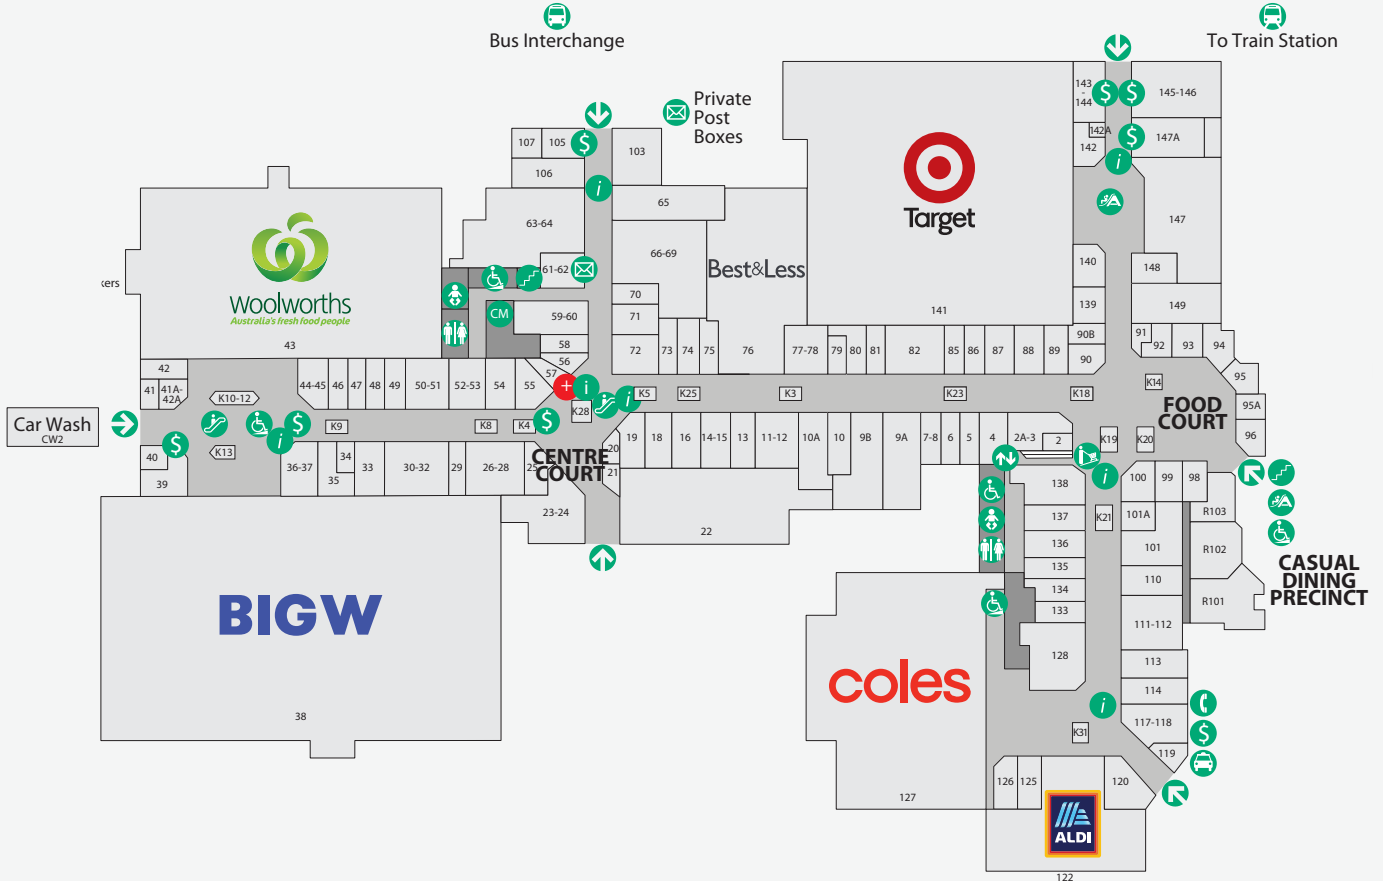

mycar
Tyre & Auto

GROUND LEVEL

Entry/Exit	Centre Management	Taxi Rank
Disabled Toilets	Lift	Bus Interchange
Male/Female Toilets	Travelator	Train Station
Parents Room	Escalator	PO Boxes / Parcel Lockers
First Aid	Steps	Playground
Concierge	Ramp Access	Phone
Digital Directories	ATM