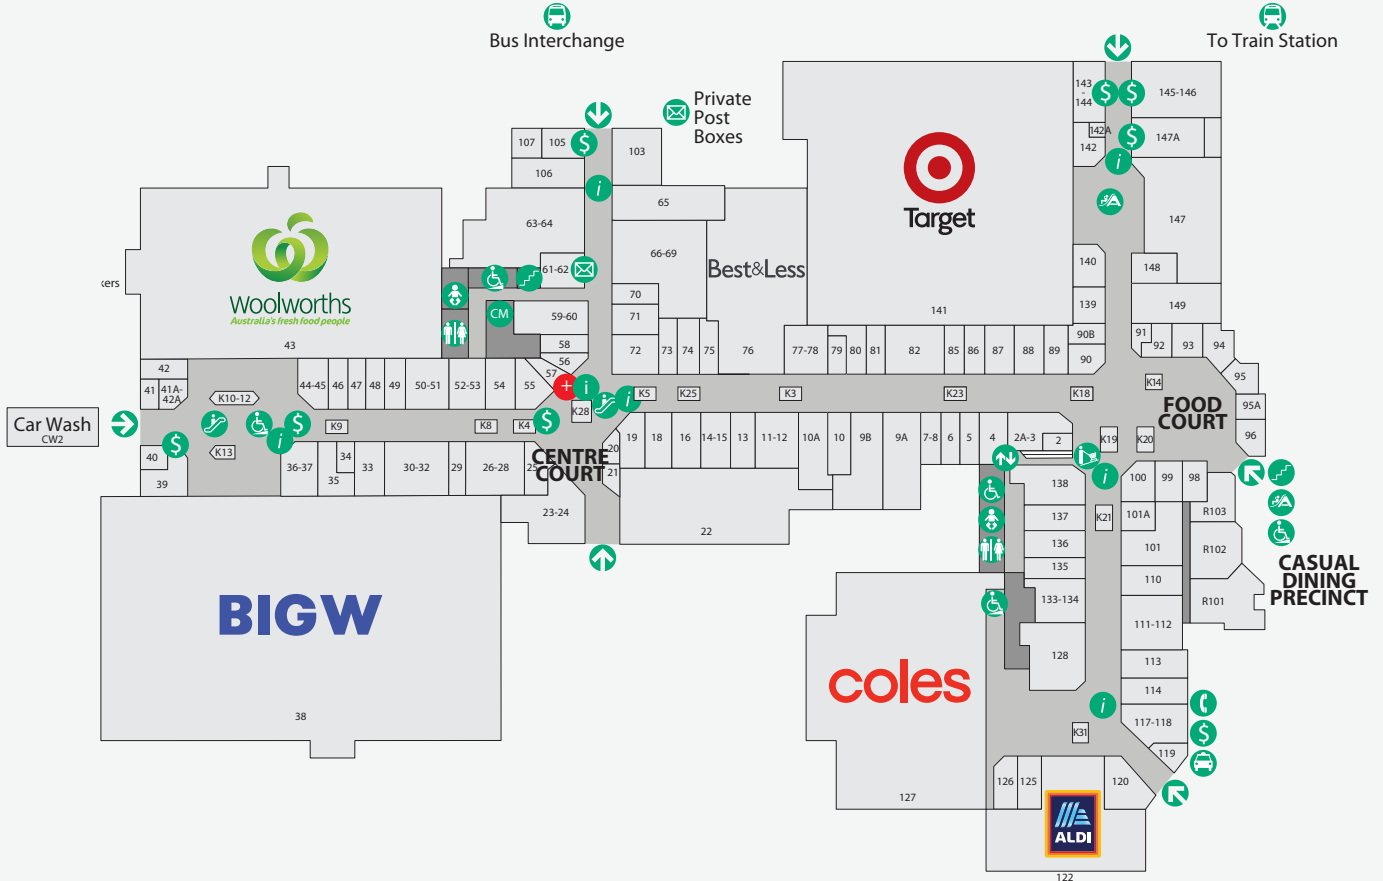

WHITE AND BLUE COLLAR FAMILIES

MARKET

179,200

TRADE AREA POPULATION

mycar
Tyre & Auto

GROUND LEVEL

- | | | |
|---------------------|-------------------|---------------------------|
| Entry/Exit | Centre Management | Taxi Rank |
| Disabled Toilets | Lift | Bus Interchange |
| Male/Female Toilets | Travelator | Train Station |
| Parents Room | Escalator | PO Boxes / Parcel Lockers |
| First Aid | Steps | Playground |
| Concierge | Ramp Access | Phone |
| Digital Directories | ATM | |