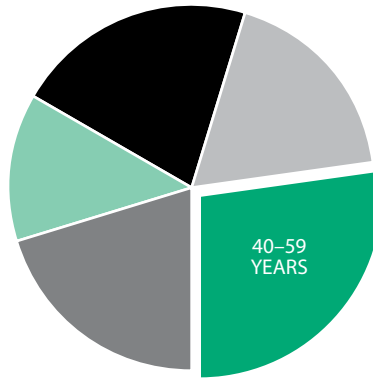

Strathpine Centre is located in the thriving Moreton Bay region & just 23km from the Brisbane CBD; strategically positioned to cater to a diverse population of predominantly families.

A vibrant hub for family friendly convenience, entertaining and dining with a 350-seat food court, entertainment precinct on level 1, plus all three major supermarkets, Big W, Target & 130+ specialty stores.

AGE PROFILE

0-14 YEARS	21%
15-24 YEARS	13%
25-39 YEARS	20%
40-59 YEARS	27%
60+ YEARS	18%

KEY FEATURES

139

NUMBER OF RETAILERS

263m

TOTAL ANNUAL SALES (\$)

47,221