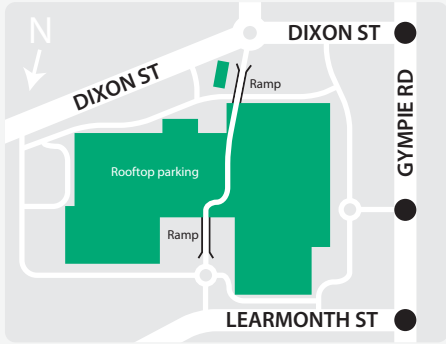

Strathpine Centre is located in the thriving Moreton Bay region & just 23km from the Brisbane CBD; strategically positioned to cater to a diverse population of predominantly families.

A vibrant hub for family friendly convenience, entertaining and dining with a 350-seat food court, entertainment precinct on level 1, plus all three major supermarkets, Big W, Target & 130+ specialty stores.

GROSS LEASABLE AREA (M2)

2,700

CAR PARKS
617 ARE UNDERCOVER

5.2m

ANNUAL CUSTOMER VISITS

MAJORS

- Big W
- Target
- ALDI
- Coles
- Woolworths

DEMOGRAPHICS

WHITE AND BLUE COLLAR FAMILIES

MARKET

179,200

TRADE AREA POPULATION

mycar
Tyre & Auto

GROUND LEVEL

- | | | |
|---------------------|-------------------|---------------------------|
| Entry/Exit | Centre Management | Taxi Rank |
| Disabled Toilets | Lift | Bus Interchange |
| Male/Female Toilets | Travelator | Train Station |
| Parents Room | Escalator | PO Boxes / Parcel Lockers |
| First Aid | Steps | Playground |
| Concierge | Ramp Access | Phone |
| Digital Directories | ATM | |