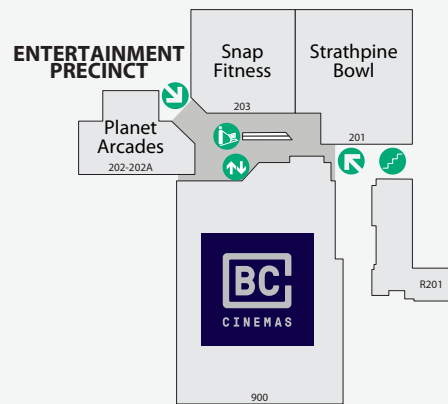

LEVEL 1

STORE	LOCATION	STORE	LOCATION	STORE	LOCATION
MAJOR STORES		SHOP NO LEVEL		FOOD – DINE IN & TAKEAWAY	
ALDI	122 G	Boost Juice	K14 G	Luna Lovewitch	19 G
Big W	38 G	Brooklyn Donuts	K18 G	Manchester Importer Outlet	136 G
Coles	127 G	Burrito Bar	R103 G	Robins Kitchen	57 G
Target	141 G	Carve It Up	92 G	Skinnys	54 G
Woolworths	43 G	Chinese Grace Delights	99 G	ELECTRICAL & RETAIL	
BANKS, CREDIT UNIONS & ATMS		Donut King	K13 G	Smart Electrical Outlet	148 G
ANZ Bank + ATM	105 G	Eko Japanese	98 G	The Furniture Club	114 G
ATMX	G	EzyKandy	6 G	JEWELLERY	
Commonwealth Bank + ATM	145-146 G	Indian Dhaba	95A G	Bevilles	90 G
Heritage Bank + ATM	39 G	KFC	94 G	Pandora	86 G
National Australia Bank + ATM	147A G	Molly's Corner Café	142 G	Prouds the Jewellers	72 G
St George ATM	G	Muffin Break	K10-12 G	Shiels	2A/3 G
Westpac Bank + ATM	143-144 G	Origin Kebabs	95 G	LIQUOR	
BOOKS & NEWSAGENTS		Rashays	R101 G	BWS	42 G
Nextra	36-37 G	Sharetea	K19 G	Liquorland	126 G
QBD Books	50-51 G	Shingle Inn	33 G	MEDICAL & DENTAL	
CAR		Soul Origin	K20 G	Bay Audio	41A-42A G
MyCar Tyre & Auto	P1 G	Subway	93 G	Hearing Australia	70 G
Star Car Wash	CW2 B	Sushi Ace	K9 G	Medicross	65 G
CUSTOMER SERVICE		Sushi Dream	K31 G	Pacific Smiles	135 G
Centre Management	CM G	Sushi Hub	91 G	Top Health Doctors.	133-134 G
Concierge Desk	i G	Sweet Republik	R103 G	EYEWEAR & OPTICAL	
ENTERTAINMENT		Tasty Reef N Beef	92 G	OPSM	44-45 G
BCC Cinemas	900 1	The Coffee Club	K28 G	Oscar Wylee	89 G
Catch Wonderland	100 G	The Coffee Emporium	119 G	Specsavers	111-112 G
Planet Arcades	202-202A 1	Uno Caffè & Pizzeria	120 G	MOBILE PHONES & TECHNOLOGY	
Strathpine Bowl	201 1	FOOD – FRESH & GENERAL		CEX	14-15 G
DISCOUNT VARIETY		Strathpine Fresh Bake	125 G	HappyTel	K23 G
Bargain Plus	63-64 G	Strathpine Fruit Barn	117-118 G	Leon's Tech	K5 G
Price Busters	22 G	FOOTWEAR		Optus	101 G
FASHION ACCESSORIES & HANDBAGS		Spendless Shoes	16 G	Phone Xperts	K21 G
Lovisa	74 G	Williams	7-8 G	Telstra	138 G
Strandbags	18 G	HAIR, NAILS & BEAUTY		T-Shine Case	K8 G
FASHION – MEN'S		Beauty Stop	85 G	Vodafone	5 G
Connor	11-12 G	Chi Link Massage	113 G	PHARMACY	
Lowes	9B G	D-Lux Beauty Nails	48 G	Direct Chemist Outlet	128 G
FASHION – MIXED		Grace Beauty & Threading	25 G	Priceline Pharmacy	23-24 G
Best & Less	76 G	Grace Brow Bar	K25 G	Wholelife Pharmacy & Healthfoods	66-69 G
Cotton On Mega	147 G	Happy Feet Steam Massage	81 G	SERVICES & COMMUNITY	
Factorie	82 G	Just Cuts	79 G	APM Employment Services	59-60 G
Just Jeans	77-78 G	Katrina's Beauty Works	71 G	Australia Post	61-62 G
Surf Dive 'N Ski	9A G	King Scissors Barber	2 G	Mister Minit	K3 G
FASHION – WOMEN'S		Magic Brows & Beauty	90B G	QTax	142A G
Ally Fashion	26-28 G	Mancave Barbershop	34 G	Unicorn Piercing Professionals	56 G
Bras N Things	88 G	Spring Massage	47 G	TOYS & GAMES	
Christina's	13 G	Nails Club	139 G	EB Games	137 G
Millers	10A G	S + S Hair & Beauty	140 G	Now Trending	110 G
Pink Lotus	75 G	SILK Laser Clinics	73 G	TRAVEL	
Rockmans	87 G	Stefan	29 G	Flight Centre	101A G
Suzanne Grae	52-53 G	HEALTH & FITNESS		Helloworld Travel	58 G
		Snap Fitness	203 1	Travelex	K4 G
		Studio Pilates	103 G		
		HOMEWARES & GIFTS			
		Abode Junction	149 G		
		Dusk	35 G		
		GG3D	4 G		
		Kaisercraft	30-32 G		