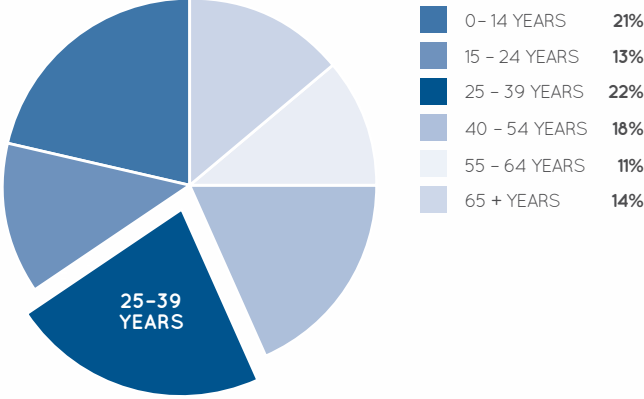

# BOOVAL FAIR

**Booval Fair** is a sub-regional centre situated 2.8km east of the Ipswich CBD anchored by Woolworths and BIG W. It comprises over 55 specialty stores on the ground level with Keep Fitness and the Roots Brazilian Jiu Jitsu Academy on the mezzanine.

## AGE PROFILE