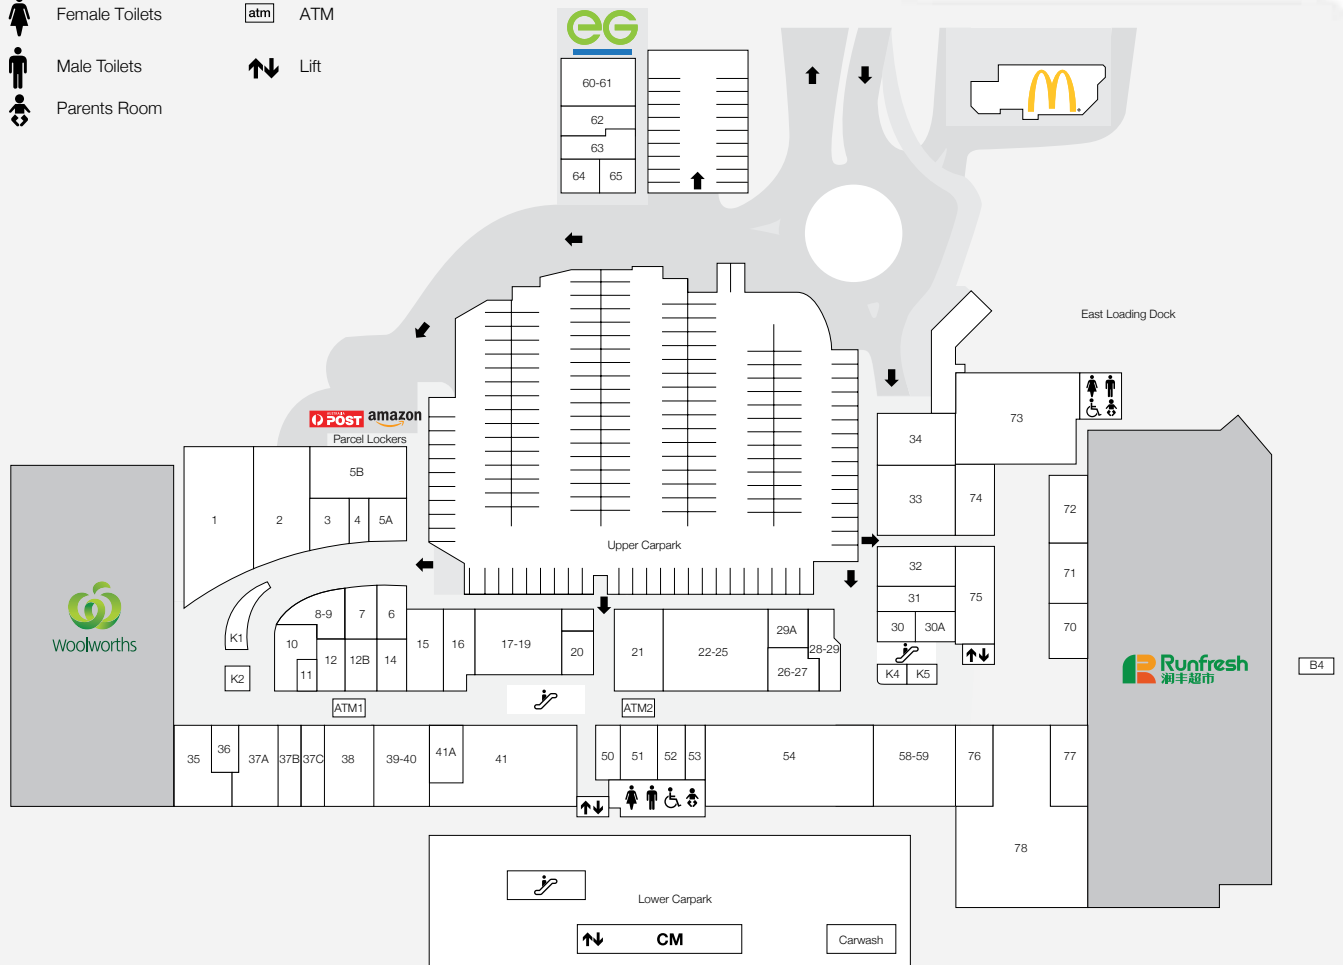

1,059

CAR PARKS
780 ARE UNDERCOVER

3.0m

ANNUAL CUSTOMER VISITS

MAJORS

- WOOLWORTHS
- RUNFRESH SUPERMARKET

DEMOGRAPHICS

YOUNG FAMILIES,
ASIAN MARKET,
CONVENIENCE SHOPPERS

MARKET

198,292

TRADE AREA POPULATION

calamvale CENTRAL

- Entry/Exit
- Disabled Toilets
- Female Toilets
- Male Toilets
- Parents Room
- Centre Management
- Travelator
- ATM
- Lift

STORE	STORE NO.	STORE	STORE NO.	STORE	STORE NO.	STORE	STORE NO.
MAJORS		Ispa Kebabs	62	PHARMACY		MEDICAL	
Runfresh		Kangtea	29A	Priceline Pharmacy	1	Australian Dental Care Centre	8/9
Woolworths		L'Oasis Café and Restaurant	74	HAIR & BEAUTY		Calamvale Central Family Practice	1
BANKS & ATMS		Love Malatang	71	Calamvale Remedial Massage	39-40	i.Holics Optician & Optometrist	26
ATMX		Momo Chicken	76	GiGi Hair Studio	12	Optical Express	36
St George Bank	17-19	Mountain Hot Pot	22-25	Elegance Barber Shop	14	Pacific Family Medical Practice	5B
Westpac	33	Mr Tall Pork Noodles	77	Go Cutt	30A	QML Pathology	64
NEWSAGENTS		Nandos	60-61	La Curls	7	SERVICES - GENERAL	
Newspower	38	Noodle Box	65	Nail Spa	52	Amazon Parcel Lockers	
CENTRE SERVICES		Ru Yi Dim Sum	58-59	HOMEWARES & GIFTS		Australia Post Parcel Lockers	
Centre Management	CM	Sushi Honke	75	Oz Souvenir	51	Catch Wonderland	50
Parents Room		Sushi Hub	20	Robins Kitchen	35	CellAPhone	12B
FOOD - EAT IN & TAKEAWAY		Sweet Shine	28-29	TSG Tobacco Station Group	6	Community Justice of the Peace	11
Baskin Robbins	63	Tasty Rice Noodles	31	JEWELLERY		EG Fuelco	
Cambridge Sushi	4	Xi'an Fusion	16	Rhia Jewellers	37B	Funland	78
Chatterbox	15	FRESH FOOD		Ruby Jewellers	30	Keep Fitness	54
Coco Fresh Tea & Juice	70	Butcher Sons & Co	3	LIQUOR		Keep Fitness Pilates	53
Degani	21	HanaroMart	41	BWS	37A	Matchroom	73
Famous Mocktails	5A	Kangti Bakery	32			MotoDojo	B4
Fashionable Flavors	10	Mega Discount Fruit Market	2			Xtreme Car Wash	Carpark
Gong Cha	K4						