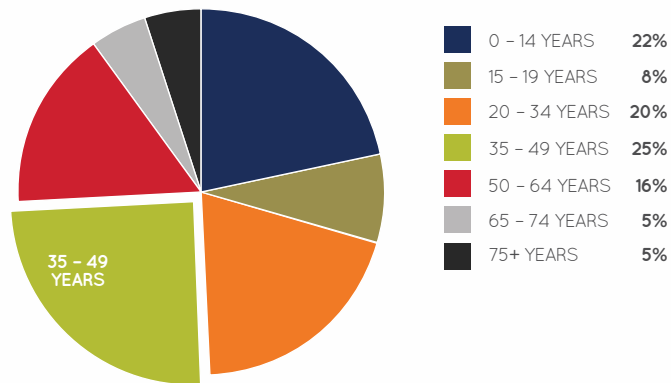

calamvale CENTRAL

Calamvale Central is a community and convenience based sub-regional shopping centre located 18kms south of Brisbane's CBD.

With delicious delights from international cuisines, a large Asian supermarket, arcade entertainment plus a pool & snooker venue, Calamvale Central represents a unique night-time offer where customers can Eat, Shop & Play. It is anchored by Woolworths along with 60 specialty stores and offers convenient underground parking.

AGE PROFILE

KEY FEATURES

60

NUMBER OF RETAILERS

81.5m

TOTAL ANNUAL SALES (\$)

16,710

GROSS LEASABLE AREA (M2)

1,059

CAR PARKS
780 ARE UNDERCOVER

3.0m

ANNUAL CUSTOMER VISITS

MAJORS

- WOOLWORTHS
- RUNFRESH SUPERMARKET

DEMOGRAPHICS

YOUNG FAMILIES,
ASIAN MARKET,
CONVENIENCE SHOPPERS