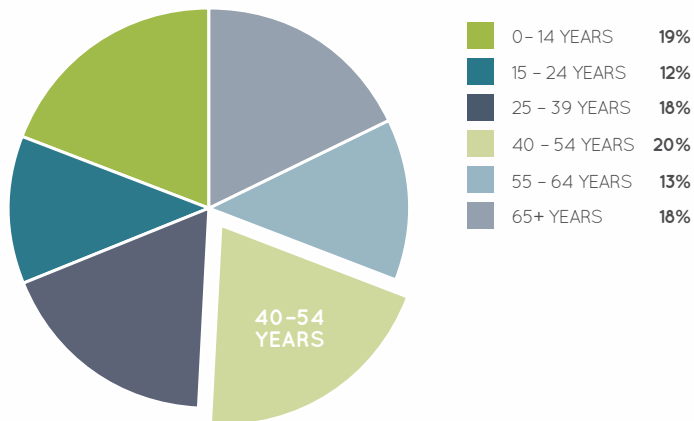

**Capalaba Park** has been Redland's favourite Shopping Centre since 1981. Anchored by five major retailers, the Centre is home to 110 stores, with a large number of national retailers.

The Centre has a strong tenancy mix, including fashion, retail services, fresh food and catering. With the addition of ALDI, 'The Park' is now positioned as the best retail offering in The Redlands.

#### AGE PROFILE