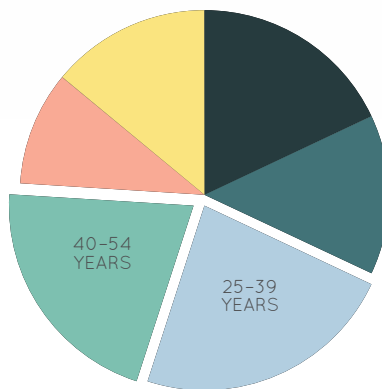

0-14 YEARS	18%
15-24 YEARS	14%
25-39 YEARS	24%
40-54 YEARS	21%
55-64 YEARS	10%
65+ YEARS	14%

KEY FEATURES

43

NUMBER OF RETAILERS

140.9m

TOTAL ANNUAL SALES (\$)

12,303

GROSS LEASABLE AREA (M2)