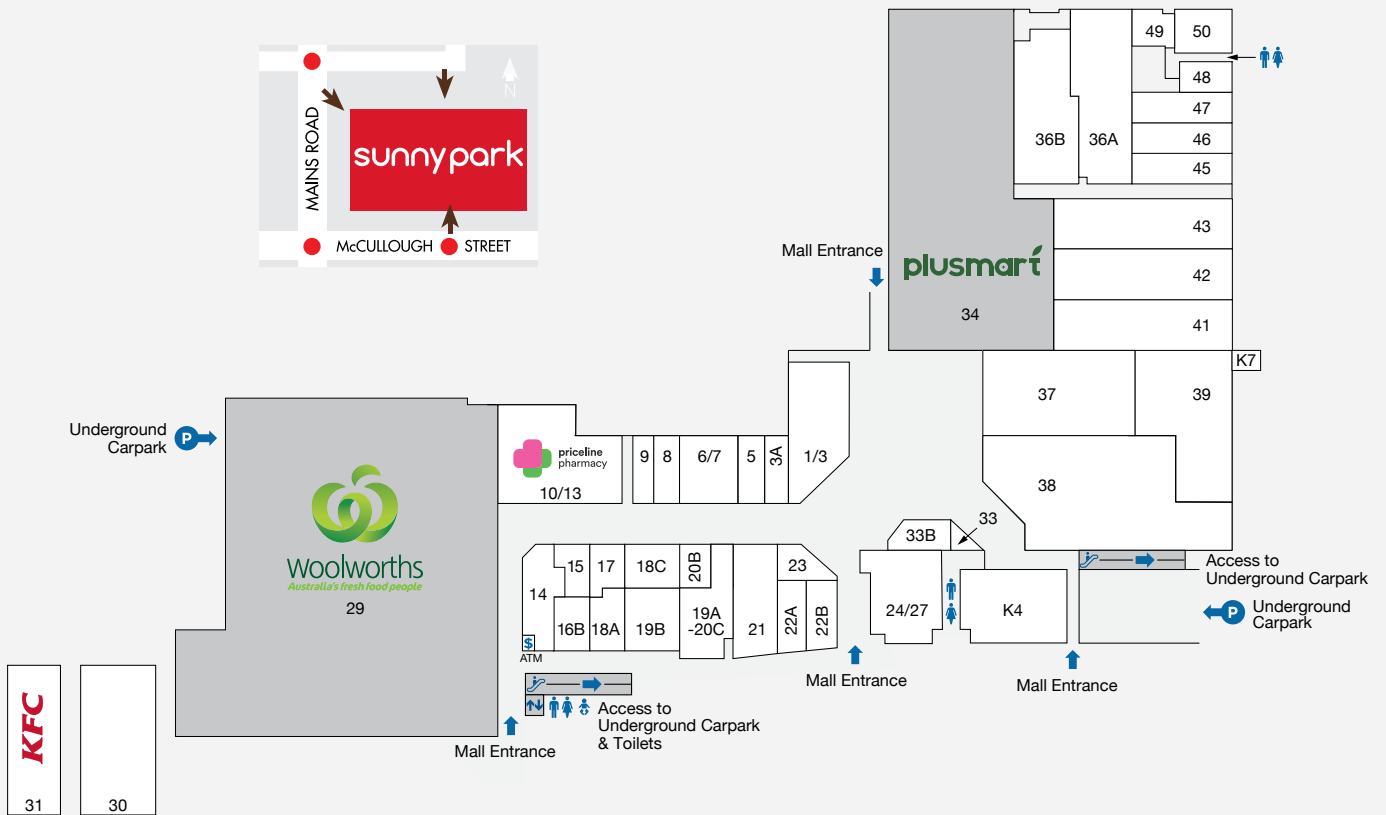

## MAJORS

- WOOLWORTHS
- PLUSMART

## DEMOGRAPHICS

MIDDLE-HIGH INCOME FAMILIES,  
YOUNG INDEPENDENTS, RETIREES

MARKET

117,577

TRADE AREA POPULATION

STORE	STORE NO.	STORE	STORE NO.	STORE	STORE NO.
<b>MAJORS</b>		Ramen Champion	50	<b>HAIR &amp; BEAUTY</b>	
Plusmart	34	Ren Yakiniku	45	AGIO Hair	22B
Woolworths	29	Seafood Hot Pot Buffet	41	Better You Beauty	18A
<b>FOOD - EAT IN &amp; TAKEAWAY</b>		Southside Bistro	49	Go Cutt	20B
Fortune Well	42	That Viet Place	48	L&V Hair & Beauty	33B
Glamorous Wok	K4	Top-Up Take Away	17 & 9	<b>JEWELLERY</b>	
Golden Kingdom	19A/20C	<b>HEALTH, MEDICAL &amp; OPTICAL</b>		Amritlal Dhanak Jewellers	8
Hana Zushi	24/27	AuGo Warehouse	6/7	<b>SELECTED SPECIALTY STORES</b>	
KFC	31	Beijing Tong Ren Tang	21	Mojo Karaoke	30
Luo's Place	43	Buy Go	5	Sunny Park Newsagency	14
Meatlovers Charcoal BBQ	47	Priceline	10/13	<b>SERVICES</b>	
Milki Desserts	23	Tin Wong Optometrists	3A	Containers for Change	CFC
Miss 7 Noodle House	46	by George and Matilda Eyecare	19	Keep Fitness	36A
Mui G	22A	Sunny Park Medical Centre		KLS Legal Practitioners	16B
Orange Tea	K7			Queensland Taiwan Centre Inc.	36B
Parkland Restaurant	38				