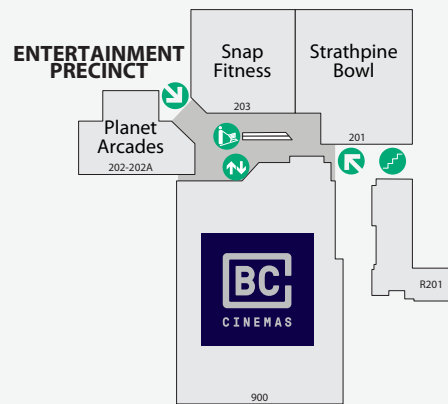

LEVEL 1

STORE	LOCATION	STORE	LOCATION	STORE	LOCATION
MAJOR STORES		SHOP NO LEVEL		FOOD – DINE IN & TAKEAWAY	
ALDI	122 G	Boost Juice	K14 G	Luna Lovewitch	19 G
Big W	38 G	Brooklyn Donuts	K18 G	Manchester Importer Outlet	136 G
Coles	127 G	Burrito Bar	R103 G	Robins Kitchen	57 G
Target	141 G	Carve It Up	92 G	Skinny's	54 G
Woolworths	43 G	Chinese Grace Delights	99 G	ELECTRICAL & RETAIL	
BANKS, CREDIT UNIONS & ATMS		Donut King	K13 G	Smart Electrical Outlet	148 G
ANZ Bank + ATM	105 G	Eko Japanese	98 G	The Furniture Club	114 G
ATMX	G	EzyKandy	6 G	JEWELLERY	
Commonwealth Bank + ATM	145-146 G	Indian Dhaba	95A G	Bevilles	90 G
Heritage Bank + ATM	39 G	KFC	94 G	Pandora	86 G
National Australia Bank + ATM	147A G	Molly's Corner Café	142 G	Prouds the Jewellers	72 G
St George ATM	G	Muffin Break	K10-12 G	Shiels	2A/3 G
Westpac Bank + ATM	143-144 G	Origin Kebabs	95 G	LIQUOR	
BOOKS & NEWSAGENTS		Rashays	R101 G	BWS	42 G
Nextra	36-37 G	Sharetea	K19 G	Liquorland	126 G
QBD Books	50-51 G	Shingle Inn	33 G	MEDICAL & DENTAL	
CAR		Soul Origin	K20 G	Bay Audio	41A-42A G
MyCar Tyre & Auto	P1 G	Subway	93 G	Hearing Australia	70 G
Star Car Wash	CW2 B	Sushi Ace	K9 G	Medicross	65 G
CUSTOMER SERVICE		Sushi Dream	K31 G	Pacific Smiles	135 G
Centre Management	CM G	Sushi Hub	91 G	Top Health Doctors	134 G
Concierge Desk	i G	Sweet Republik	R103 G	EYEWEAR & OPTICAL	
ENTERTAINMENT		Tasty Reef N Beef	92 G	OPSM	44-45 G
BCC Cinemas	900 1	The Coffee Club	K28 G	Oscar Wylee	89 G
Catch Wonderland	100 G	The Coffee Emporium	119 G	Specsavers	111-112 G
Planet Arcades	202-202A 1	Uno Caffè & Pizzeria	120 G	MOBILE PHONES & TECHNOLOGY	
Strathpine Bowl	201 1	FOOD – FRESH & GENERAL		CEX	14-15 G
DISCOUNT VARIETY		Strathpine Fresh Bake	125 G	HappyTel	K23 G
Bargain Plus	63-64 G	Strathpine Fruit Barn	117-118 G	Leon's Tech	K5 G
Price Busters	22 G	FOOTWEAR		Optus	101 G
FASHION ACCESSORIES & HANDBAGS		Spendless Shoes	16 G	Phone Xperts	K21 G
Lovisa	74 G	Williams	7-8 G	Telstra	138 G
Strandbags	18 G	HAIR, NAILS & BEAUTY		T-Shine Case	K8 G
FASHION – MEN'S		Beauty Stop	85 G	Vodafone	5 G
Connor	11-12 G	Chi Link Massage	113 G	PHARMACY	
Lowes	9B G	D-Lux Beauty Nails	48 G	Direct Chemist Outlet	128 G
FASHION – MIXED		Grace Beauty & Threading	25 G	Priceline Pharmacy	23-24 G
Best & Less	76 G	Grace Brow Bar	K25 G	Wholelife Pharmacy & Healthfoods	66-69 G
Cotton On Mega	147 G	Happy Feet Steam Massage	81 G	SERVICES & COMMUNITY	
Factorie	82 G	Just Cuts	79 G	APM Employment Services	59-60 G
Just Jeans	77-78 G	Katrina's Beauty Works	71 G	Australia Post	61-62 G
Surf Dive 'N Ski	9A G	King Scissors Barber	2 G	Mister Minit	K3 G
FASHION – WOMEN'S		Magic Brows & Beauty	90B G	QTax	142A G
Bras N Things	88 G	Mancave Barbershop	34 G	Unicorn Piercing Professionals	56 G
Christina's	13 G	Spring Massage	47 G	TOYS & GAMES	
Home & Her	80 G	Nails Club	139 G	EB Games	137 G
Pink Lotus	75 G	S + S Hair & Beauty	140 G	Now Trending	110 G
Suzanne Grae	52-53 G	SILK Laser Clinics	73 G	TRAVEL	
		Stefan	29 G	Flight Centre	101A G
		HEALTH & FITNESS		Helloworld Travel	58 G
		Snap Fitness	203 1	Travelex	K4 G
		Studio Pilates	103 G		
		HOMEWARES & GIFTS			
		Abode Junction	149 G		
		Dusk	35 G		
		GG3D	4 G		
		Kaisercraft	30-32 G		