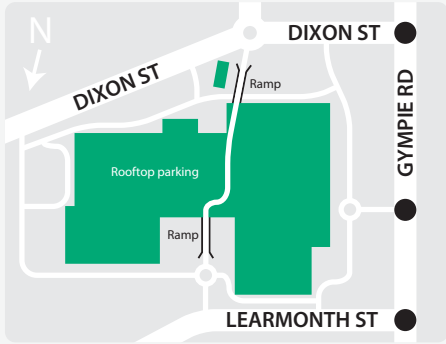

Strathpine Centre is located in the thriving Moreton Bay region & just 23km from the Brisbane CBD; strategically positioned to cater to a diverse population of predominantly families.

A vibrant hub for family friendly convenience, entertaining and dining with a 350-seat food court, entertainment precinct on level 1, plus all three major supermarkets, Big W, Target & 130+ specialty stores.

GROSS LEASABLE AREA (M²)

2,700

CAR PARKS
617 ARE UNDERCOVER

5.2m

ANNUAL CUSTOMER VISITS

MAJORS

- Big W
- Target
- ALDI
- Coles
- Woolworths

DEMOGRAPHICS

WHITE AND BLUE COLLAR FAMILIES

MARKET

179,200

TRADE AREA POPULATION

mycar
Tyre & Auto

GROUND LEVEL

- | | | |
|---------------------|-------------------|---------------------------|
| Entry/Exit | Centre Management | Taxi Rank |
| Disabled Toilets | Lift | Bus Interchange |
| Male/Female Toilets | Travelator | Train Station |
| Parents Room | Escalator | PO Boxes / Parcel Lockers |
| First Aid | Steps | Playground |
| Concierge | Ramp Access | Phone |
| Digital Directories | ATM | |