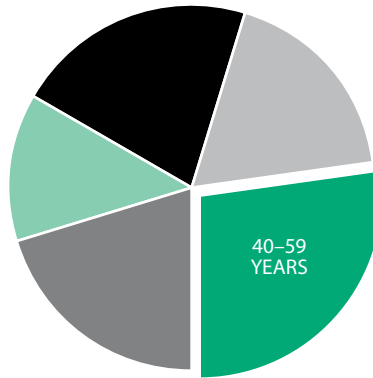

Strathpine Centre is located in the thriving Moreton Bay region & just 23km from the Brisbane CBD; strategically positioned to cater to a diverse population of predominantly families.

A vibrant hub for family friendly convenience, entertaining and dining with a 350-seat food court, entertainment precinct on level 1, plus all three major supermarkets, Big W, Target & 130+ specialty stores.

AGE PROFILE

0-14 YEARS	21%
15-24 YEARS	13%
25-39 YEARS	20%
40-59 YEARS	27%
60+ YEARS	18%

KEY FEATURES

139

NUMBER OF RETAILERS

263m

TOTAL ANNUAL SALES (\$)

47,131